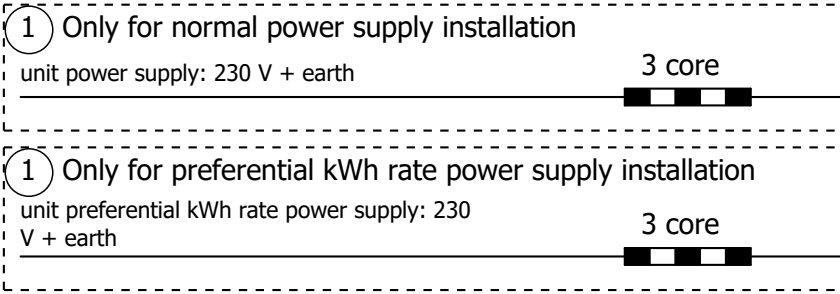

Electrical connection diagram Multi Domestic Hot Water Tank

STANDARD PART

Power supply

For more details
please check unit wiring