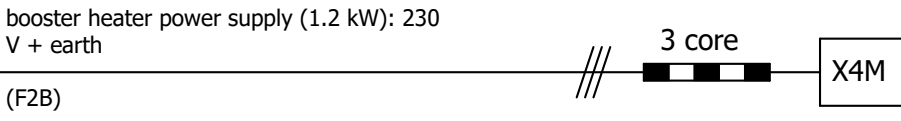

Electrical connection diagram Multi Domestic Hot Water Tank

STANDARD PART

Power supply

For more details
please check unit wiring