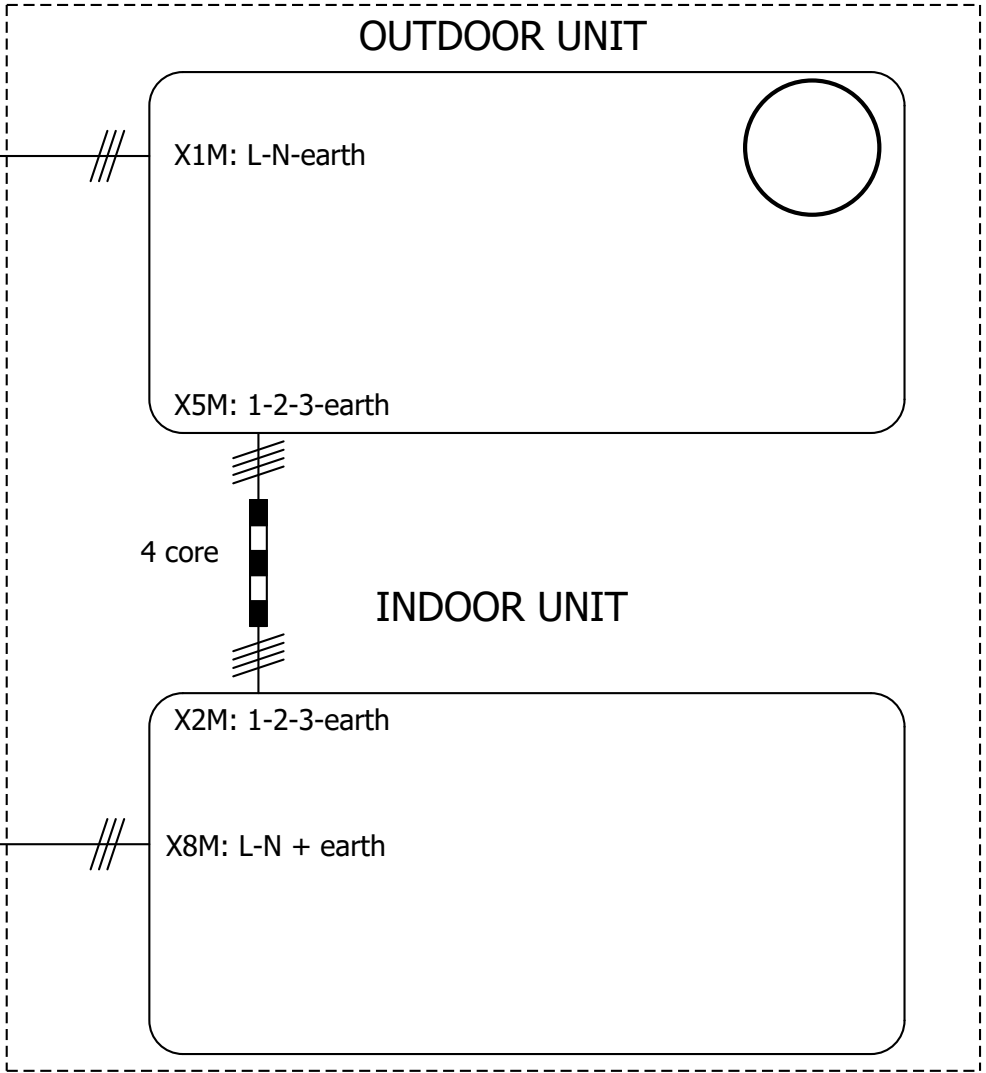

Electrical connection diagram Multi Domestic Hot Water Tank

STANDARD PART

Power supply

For more details
please check unit wiring