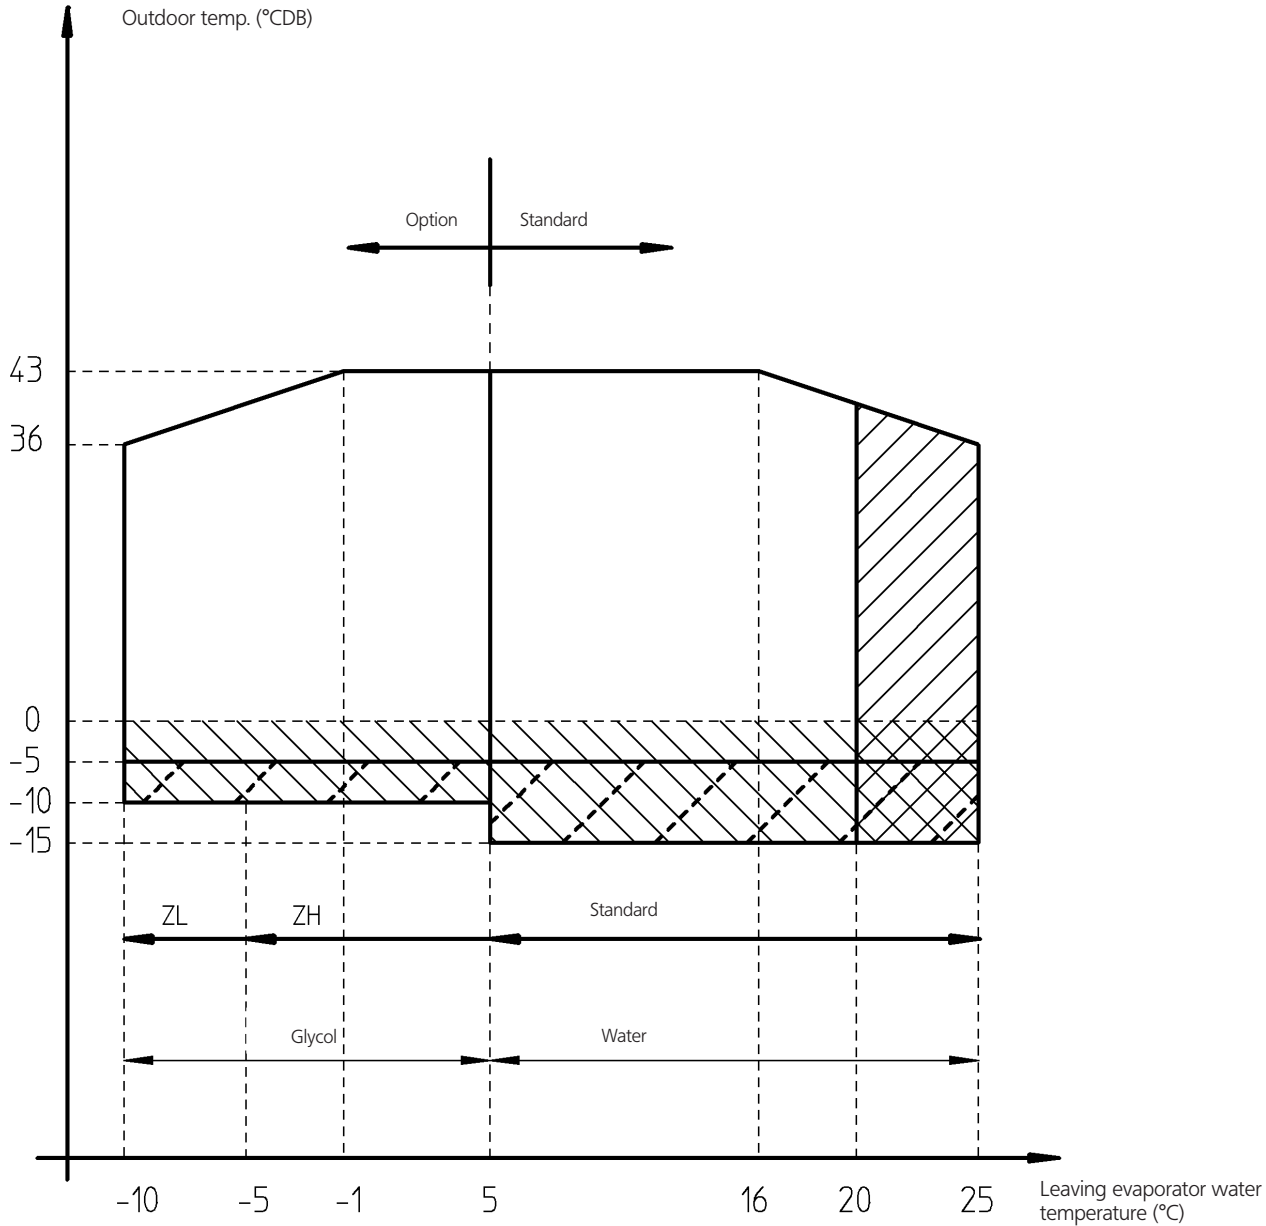

**EUWA\*5-24KBZW1**

Pull down area

Protect the water circuit against freezing

If the units operate below -5°C and are installed in a rather windy space, a windscreen is required.