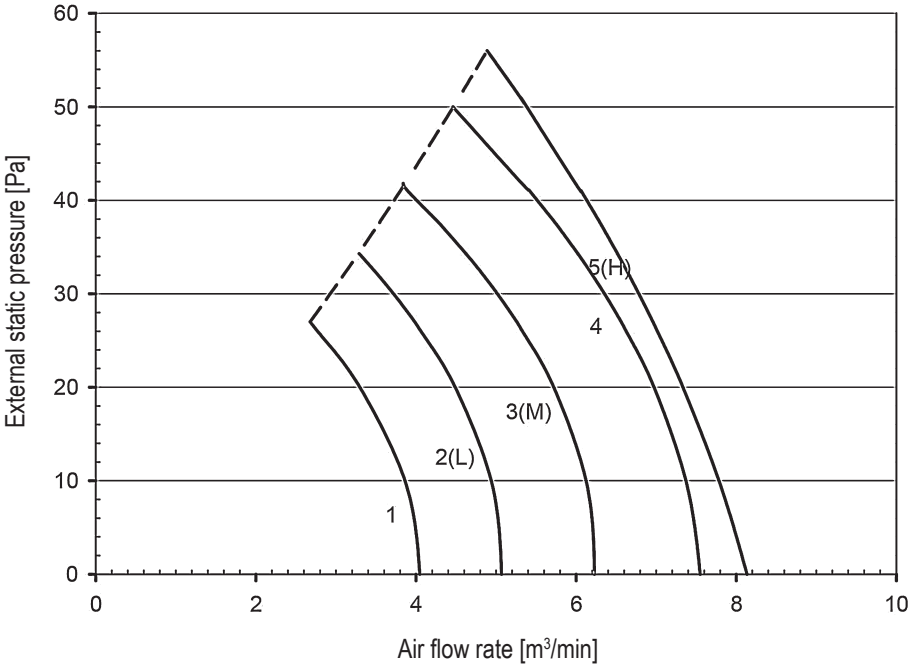

FWE05DF  
FWE05DFR  
FWE05DT  
FWE05DTR

FWE05DA(F/T)

**NOTES**

- 1. The fan characteristics shown are in "fan only" mode.
- 2. Air temperature condition: 20°C DB, 15°C WB (RH 59%).
- 3. Power supply condition: 50Hz 230V.