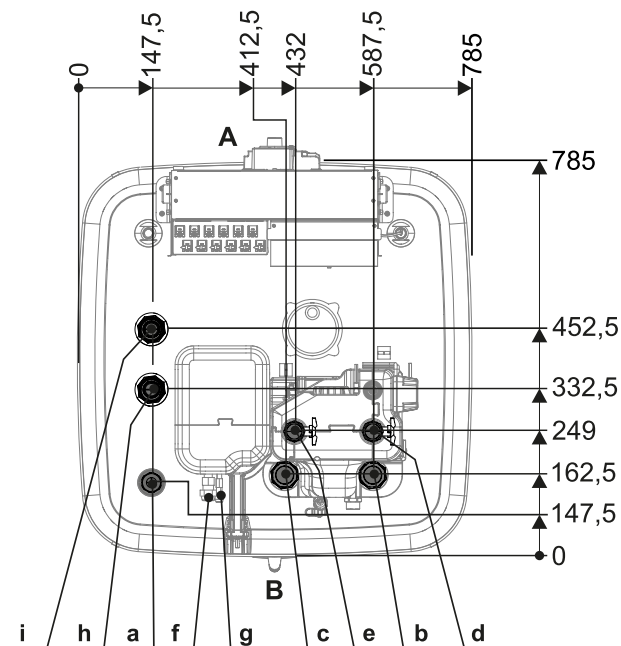

EHSB-D3
 EHSX-D3
 EHSY-D3

500 Litres Dimensions side-view

- d** Heating flow
- e** Heating return flow
- f** Connection for refrigerant gas line
- g** Connection for refrigerant fluid line
- B** rear

500 Litres Dimensions top-view

- a** Solar flow
- b** Domestic cold water
- c** Hot water
- d** Heating flow
- e** Heating return flow
- f** Connection for refrigerant gas line
- g** Connection for refrigerant fluid line
- h** Biv flow (...Biv type only)
- i** Biv return flow (...Biv type only)
- A** front
- B** rear