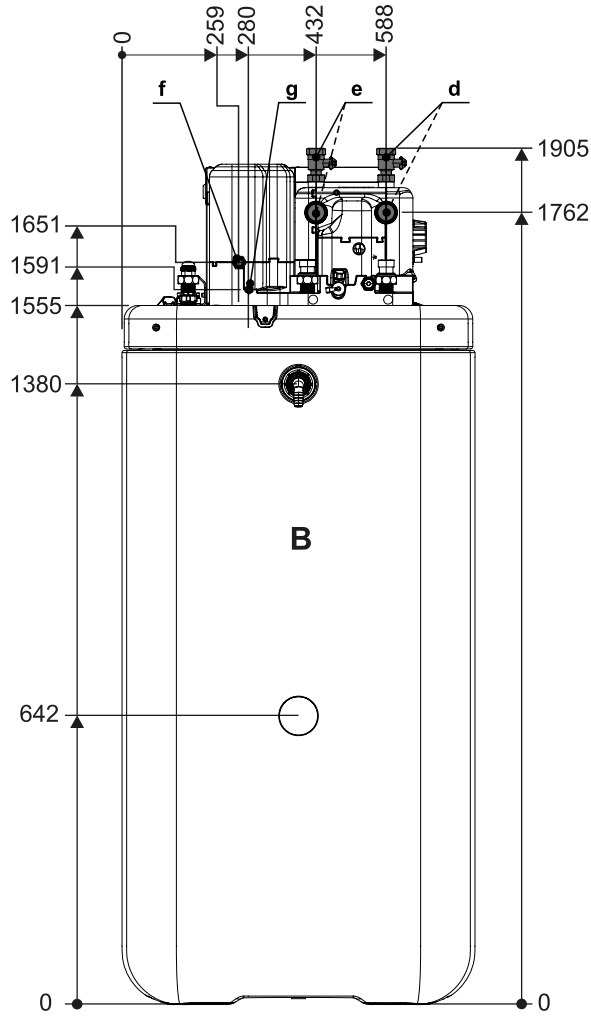

EHSB-D3
 EHSX-D3
 EHSY-D3

500 Litres Dimensions side-view

- d** Heating flow
- e** Heating return flow
- f** Connection for refrigerant gas line
- g** Connection for refrigerant fluid line
- B** rear

500 Litres Dimensions top-view

- a** Solar flow
- b** Domestic cold water
- c** Hot water
- d** Heating flow
- e** Heating return flow
- f** Connection for refrigerant gas line
- g** Connection for refrigerant fluid line
- h** Biv flow (...Biv type only)
- i** Biv return flow (...Biv type only)
- A** front
- B** rear