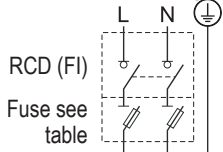

EKBUxx 1N ~ 230V
Power surge category III