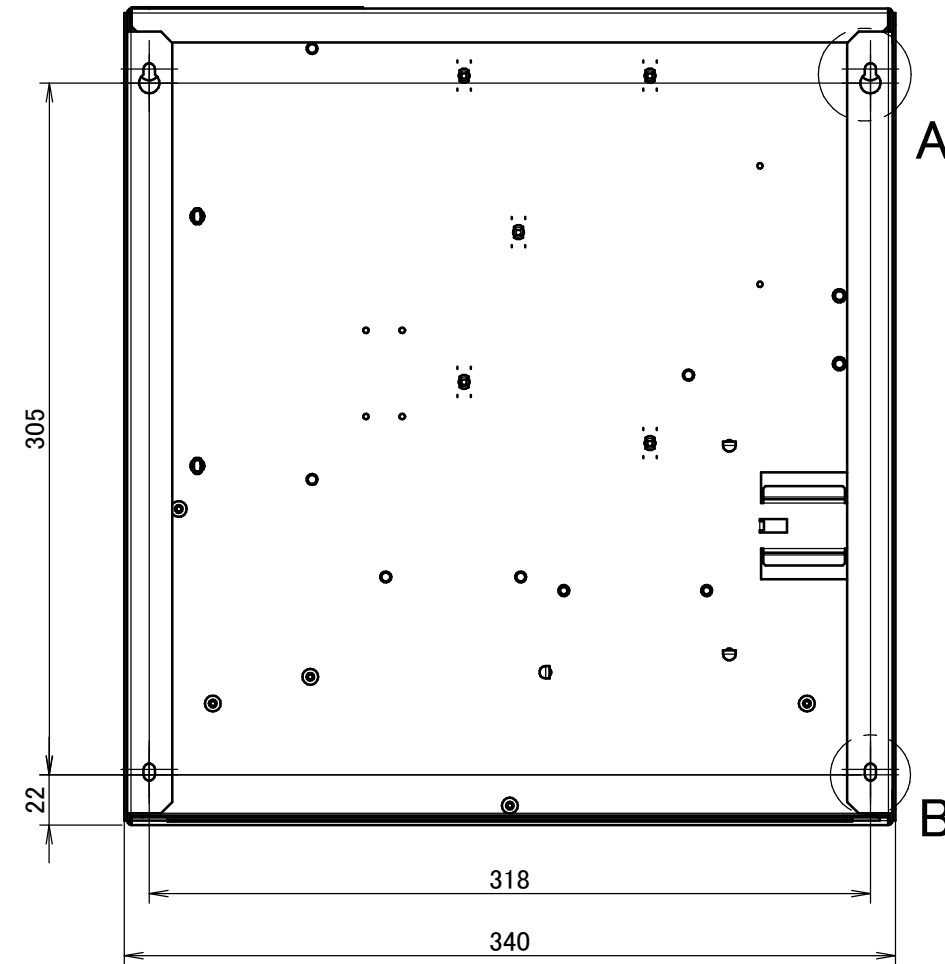

# EK2CB-CV3 / EKCB-CV3

- 1 Terminal strip
- 2 Terminal block (power)
-  Centre of gravity

Minimum  
Installation service space