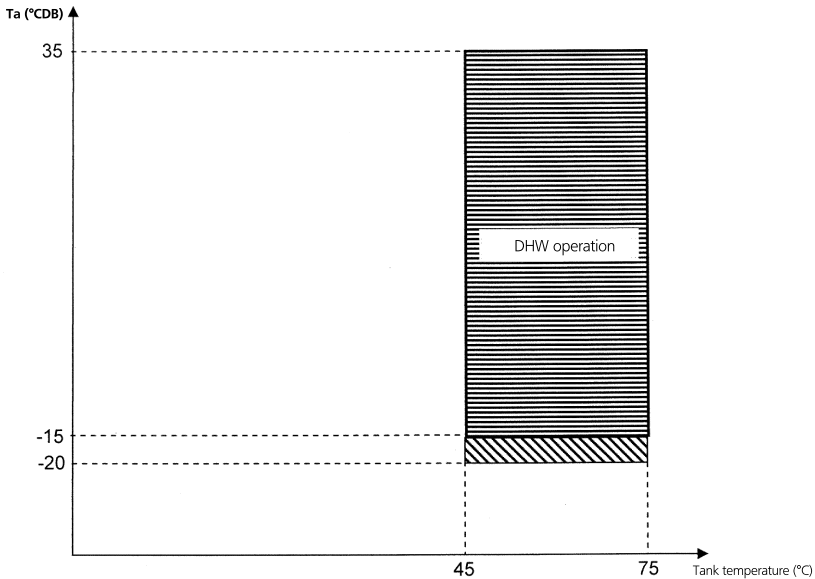

Space heating mode

 : Continuous heating operation

 : Startup area

 : Operation possible, but no guarantee of capacity

(*2) : Can be adjusted by field setting

Domestic hot water mode

 : Domestic hot water operation