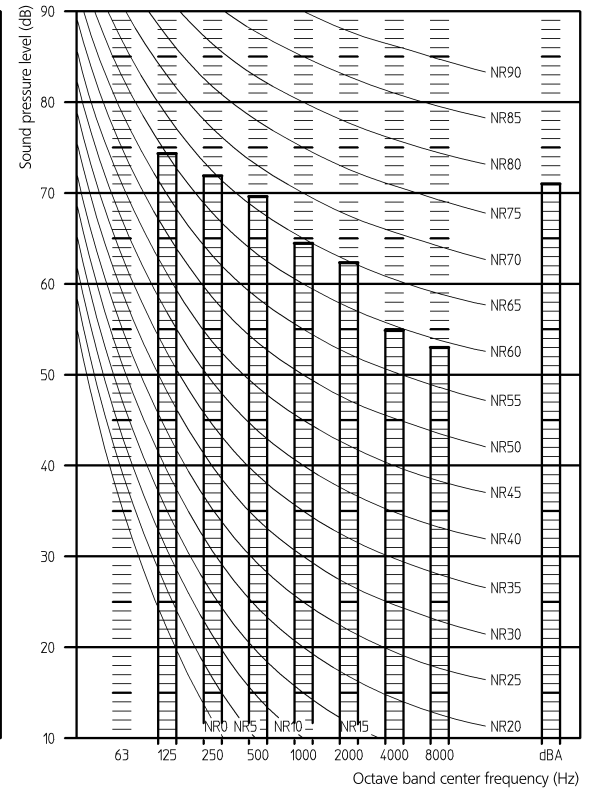

**ERSQ011AAV1
ERSQ011AAV1
HEATING**

**ERSQ014AAV1
ERSQ014AAV1
HEATING**

**ERSQ016AAV1
ERSQ016AAV1
HEATING**

Notes:

- 1 dBA = A-weighted sound power level (A-scale according to IEC)
- 2 Reference acoustic pressure 0dB = 20μPa
- 3 Measured according to ISO 3744