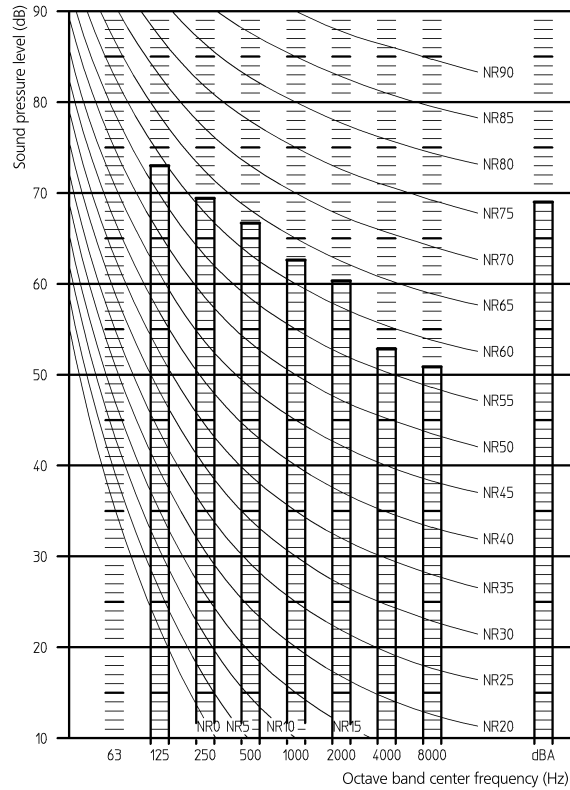

**ERSQ011AAV1
ERSQ011AAV1
HEATING**

**ERSQ014AAV1
ERSQ014AAV1
HEATING**

**ERSQ016AAV1
ERSQ016AAV1
HEATING**

Notes:

- 1 dBA = A-weighted sound power level (A-scale according to IEC)
- 2 Reference acoustic pressure 0dB = 20μPa
- 3 Measured according to ISO 3744