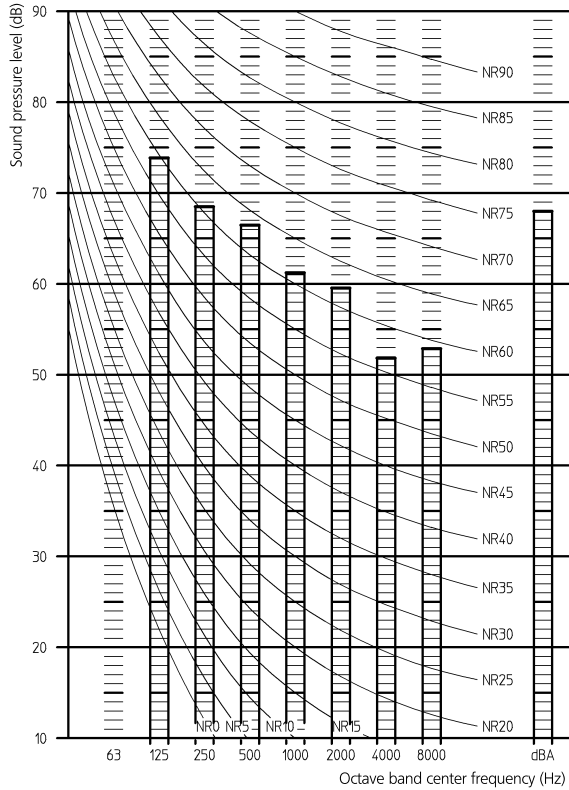

**ERSQ011AAV1
ERSQ011AAV1
HEATING**

**ERSQ014AAV1
ERSQ014AAV1
HEATING**

**ERSQ016AAV1
ERSQ016AAV1
HEATING**

Notes:

- 1 dBA = A-weighted sound power level (A-scale according to IEC)
- 2 Reference acoustic pressure 0dB = 20μPa
- 3 Measured according to ISO 3744