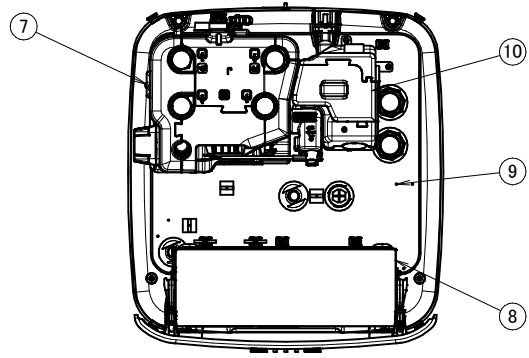

ETSH12P30E
ETSHB12P30E
ETSX12P30E
ETSB12P30E

- ① ·3XX· tank
- ② ·3XX· front panel
- ③ ·3XX· hood
- ④ DHW Heat exchanger
- ⑤ Load Heat exchanger
- ⑥ BIV Heat exchanger
- ⑦ Hydraulics – unmixed pump group
- ⑧ Switch box
- ⑨ ·3XX· tank lid
- ⑩ Outdoor unit connections

top view
without hood

top view