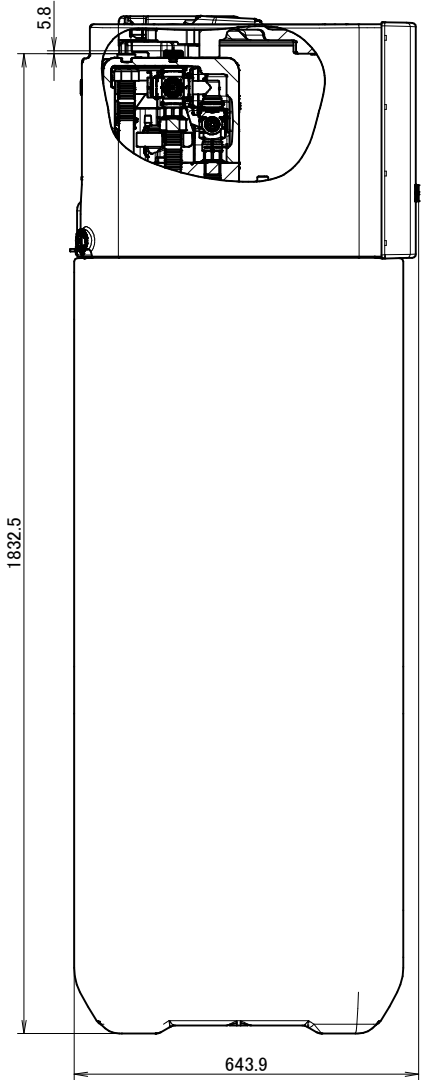

ETSH12P30E
ETSHB12P30E
ETSX12P30E
ETSB12P30E

- ① ·3XX· tank
- ② ·3XX· front panel
- ③ ·3XX· hood
- ④ DHW Heat exchanger
- ⑤ Load Heat exchanger
- ⑥ BIV Heat exchanger
- ⑦ Hydraulics – unmixed pump group
- ⑧ Switch box
- ⑨ ·3XX· tank lid
- ⑩ Outdoor unit connections

top view
without hood

top view