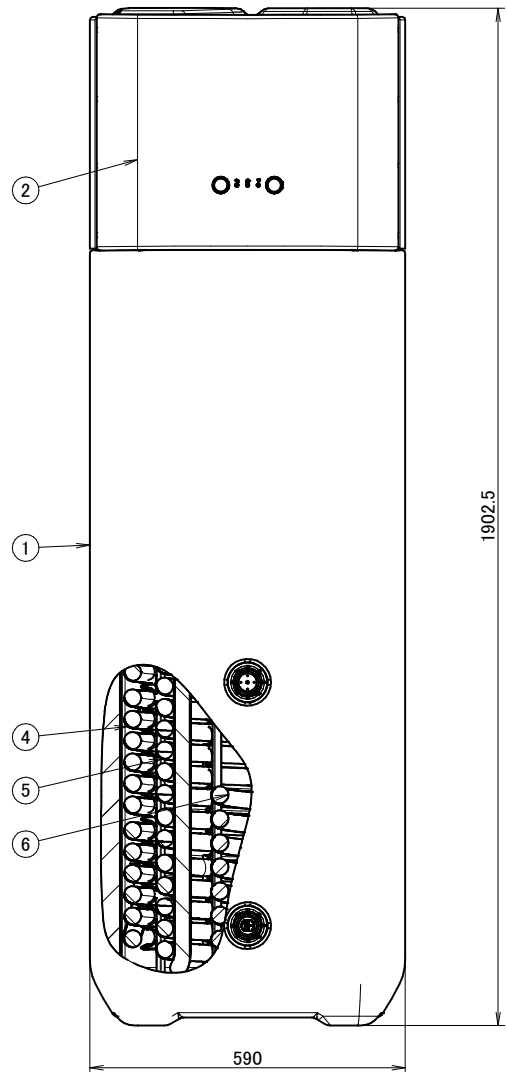

ETSH12P30E
ETSHB12P30E
ETSX12P30E
ETSB12P30E

- ① ·3XX· tank
- ② ·3XX· front panel
- ③ ·3XX· hood
- ④ DHW Heat exchanger
- ⑤ Load Heat exchanger
- ⑥ BIV Heat exchanger
- ⑦ Hydraulics – unmixed pump group
- ⑧ Switch box
- ⑨ ·3XX· tank lid
- ⑩ Outdoor unit connections

top view
without hood

top view