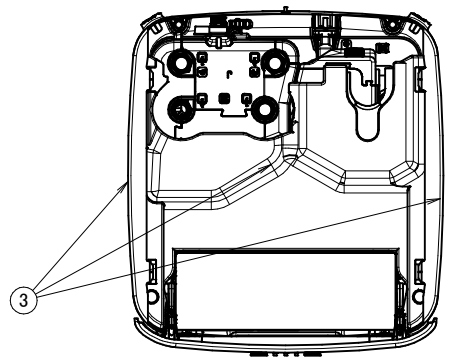

ETSH12P30E
ETSHB12P30E
ETSX12P30E
ETSB12P30E

- ① ·3XX· tank
- ② ·3XX· front panel
- ③ ·3XX· hood
- ④ DHW Heat exchanger
- ⑤ Load Heat exchanger
- ⑥ BIV Heat exchanger
- ⑦ Hydraulics – unmixed pump group
- ⑧ Switch box
- ⑨ ·3XX· tank lid
- ⑩ Outdoor unit connections

top view
without hood

top view