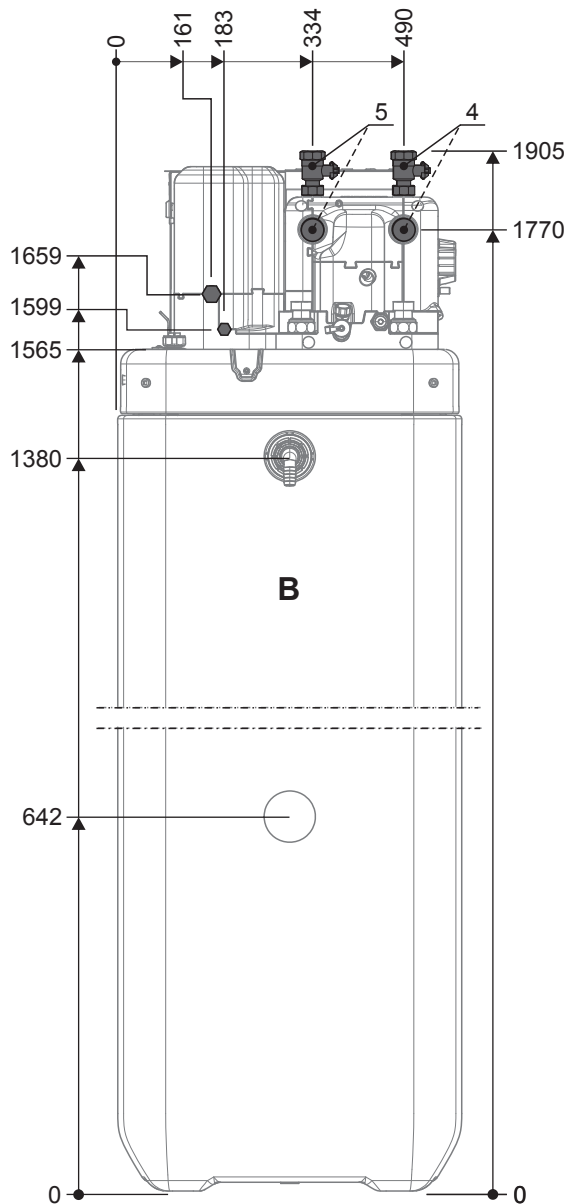

RHSXB-D, RHSX-D, ESHB-D, ESH-D, EHSXB-D, EHSX-D

300 Litres Dimensions side-view

No.	Name
1	Solar - feed
2	Cold water
3	Hot water
4	Heating feed
5	Heating return flow
6	Connection coolant gas line
7	Connection coolant fluid line
8	Solar - feed flow (only Daikin Altherma EHS(X/H)B type)
9	Solar - return (only Daikin Altherma EHS(X/H)B type)

A	Front
B	Back