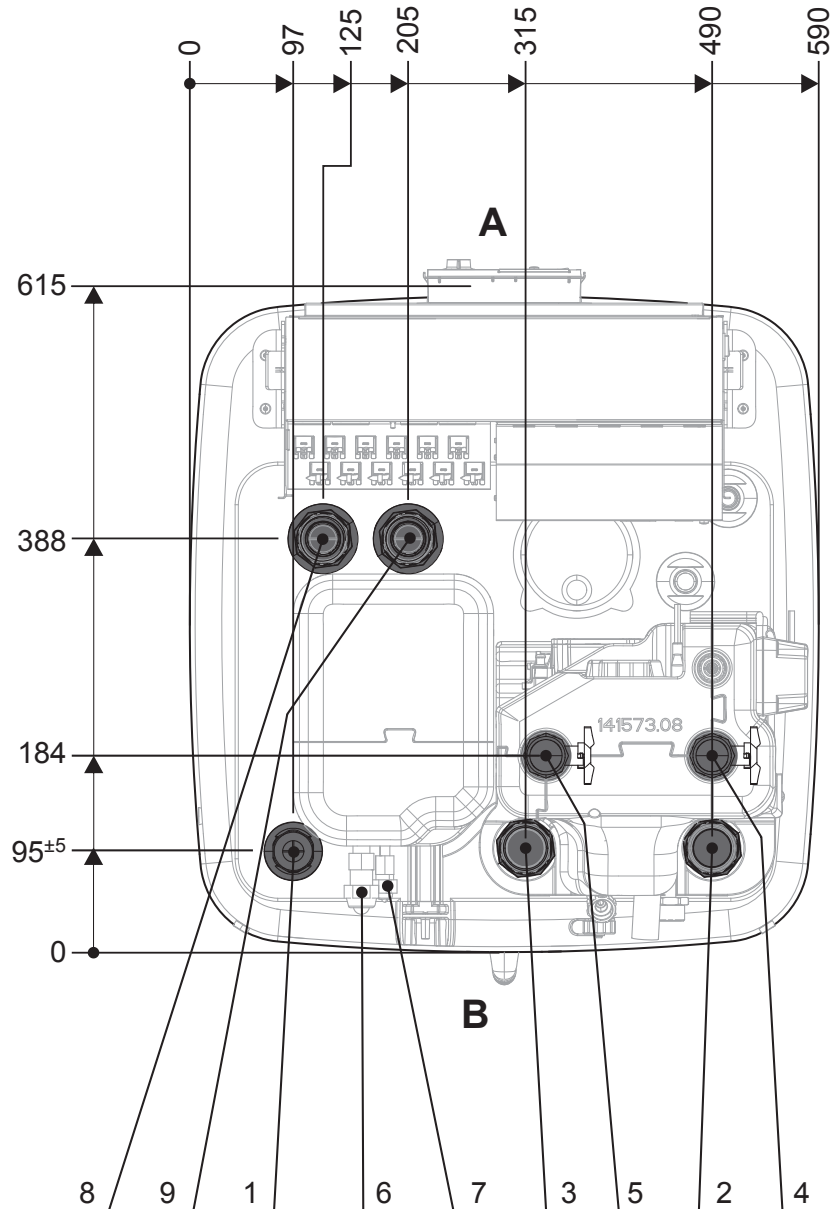

RHSXB-D, RHSX-D, ESHB-D, ESH-D, EHSXB-D, EHSX-D
300 Litres Dimensions top-view

No.	Name
1	Solar - feed
2	Cold water
3	Hot water
4	Heating feed
5	Heating return flow
6	Connection coolant gas line
7	Connection coolant fluid line
8	Solar - feed flow (only Daikin Altherma EHS(X/H)B type)
9	Solar - return (only Daikin Altherma EHS(X/H)B type)

A	Front
B	Back