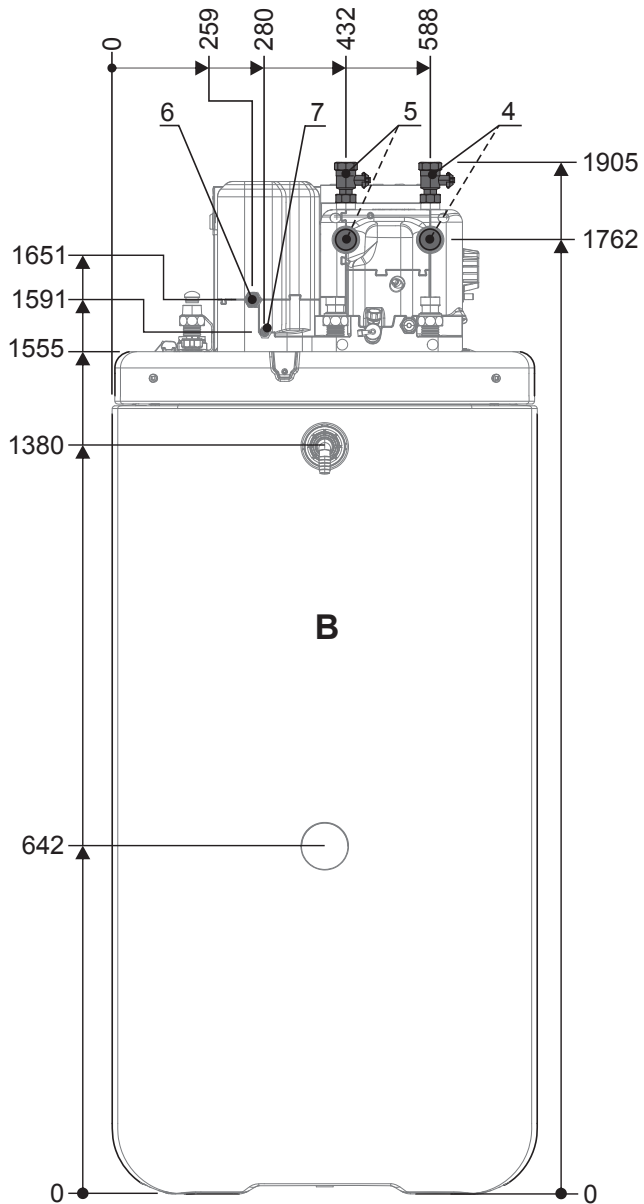

**RHSXB-D, RHSX-D, EHSXB-D, ESHB-D, ESHD, EHSXB-D, EHSX-D**  
**500 Litres Dimensions side-view**

No.	Name
1	Solar - feed
2	Cold water
3	Hot water
4	Heating feed
5	Heating return flow
6	Connection coolant gas line
7	Connection coolant fluid line
8	Solar - feed flow (only Daikin Altherma EHS(X/H)B type)
9	Solar - return (only Daikin Altherma EHS(X/H)B type)

A	Front
B	Back