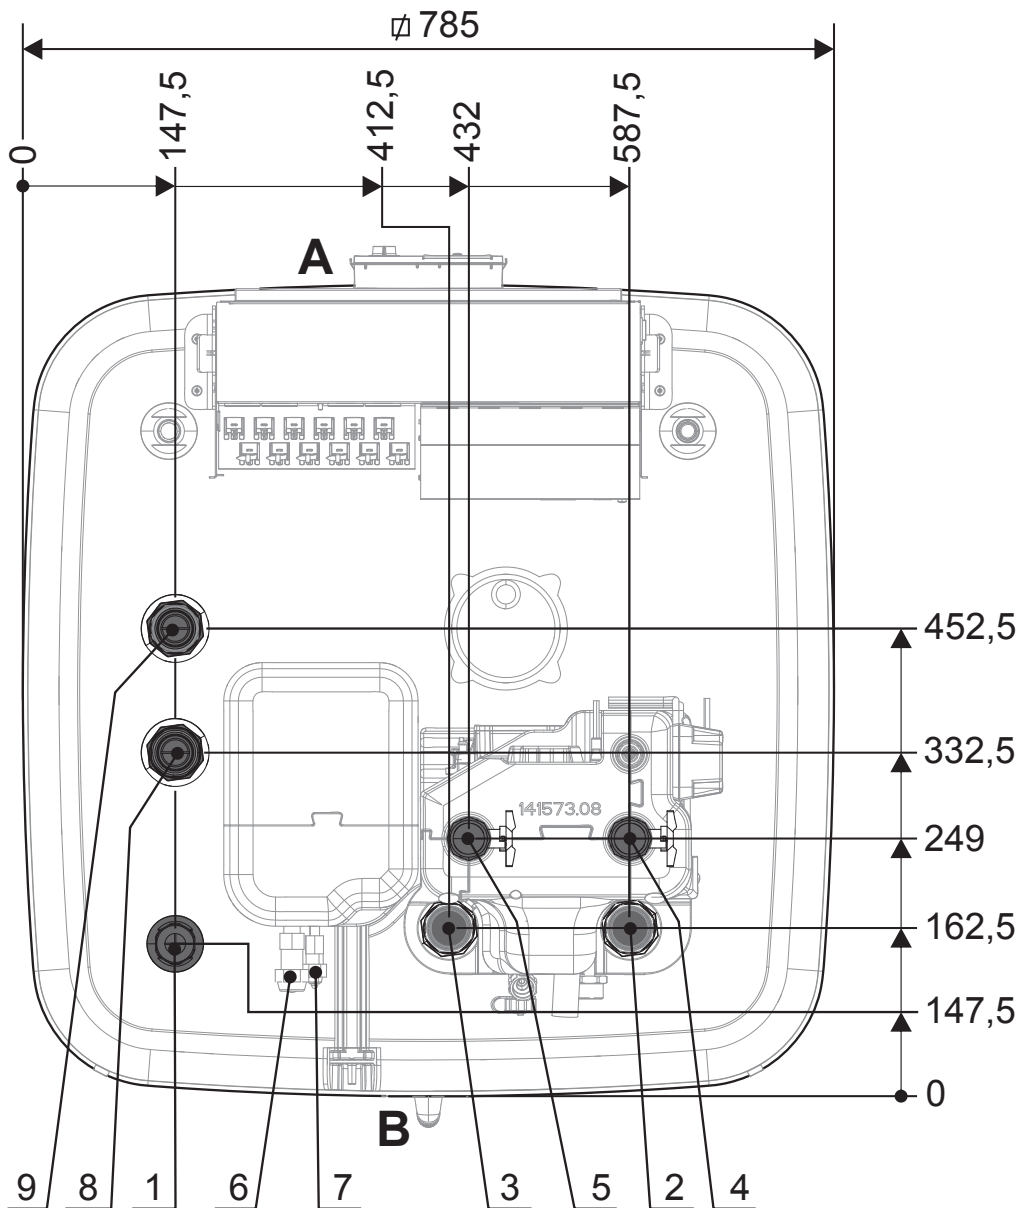

RHSXB-D, RHSX-D, EHSXB-D, EHSX-D, EHSXB-D, EHSX-D
 500 Litres Dimensions top-view

No.	Name
1	Solar - feed
2	Cold water
3	Hot water
4	Heating feed
5	Heating return flow
6	Connection coolant gas line
7	Connection coolant fluid line
8	Solar - feed flow (only Daikin Altherma EHS(X/H)B type)
9	Solar - return (only Daikin Altherma EHS(X/H)B type)

A	Front
B	Back