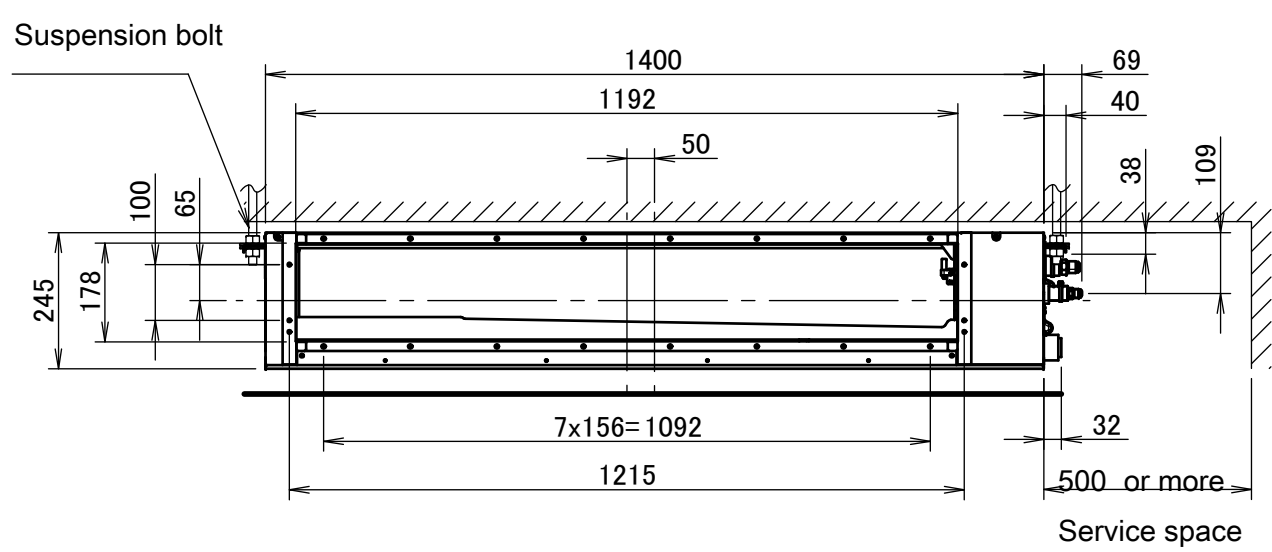

# ADEA100-125A

Item	Name	Description
KA	Liquid pipe connection port	Ø9.52 flared connection
KB	Gas pipe connection port	Ø15.90 flared connection
KC	Drain pipe connection	VP20 (OD Ø26, ID Ø20)
KD	Wiring connection	/
KE	Power supply connection	/
KF	Drain outlet	VP20 (OD Ø26, ID Ø20)
KG	Air filter	/
KH	Air suction side	/
KJ	Air discharge side	/
KK	Nameplate	/

## Notes

1. When installing optional accessories, refer to their respective documentation.
2. The ceiling depth varies according to the documentation of the specific system.