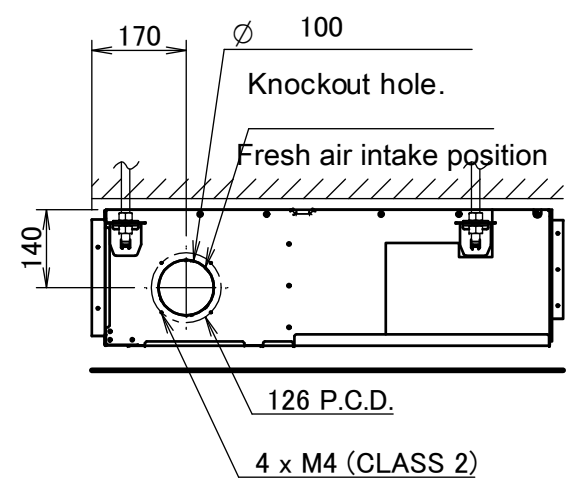

# ADEA100-125A

Item	Name	Description
KA	Liquid pipe connection port	Ø9.52 flared connection
KB	Gas pipe connection port	Ø15.90 flared connection
KC	Drain pipe connection	VP20 (OD Ø26, ID Ø20)
KD	Wiring connection	/
KE	Power supply connection	/
KF	Drain outlet	VP20 (OD Ø26, ID Ø20)
KG	Air filter	/
KH	Air suction side	/
KJ	Air discharge side	/
KK	Nameplate	/

## Notes

1. When installing optional accessories, refer to their respective documentation.
2. The ceiling depth varies according to the documentation of the specific system.