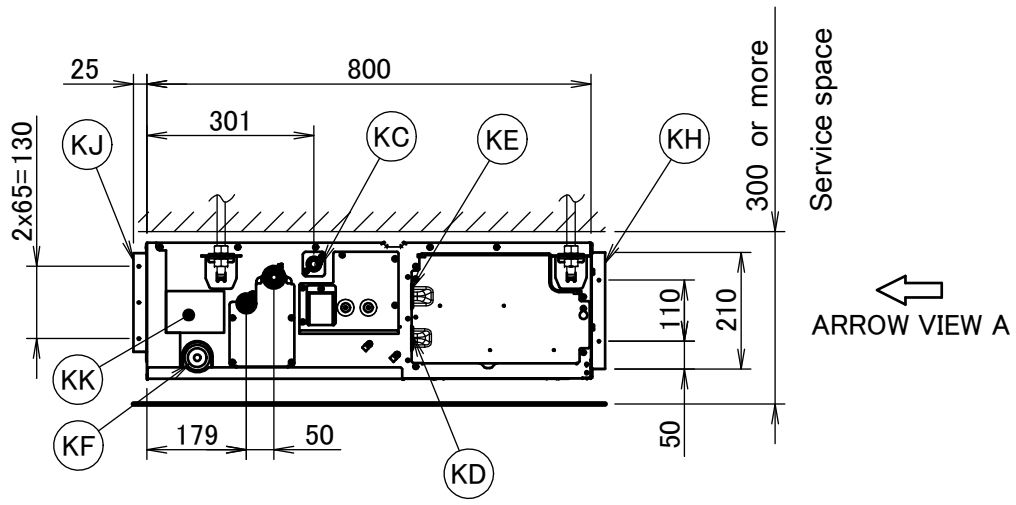

# ADEA100-125A

Item	Name	Description
KA	Liquid pipe connection port	Ø9.52 flared connection
KB	Gas pipe connection port	Ø15.90 flared connection
KC	Drain pipe connection	VP20 (OD Ø26, ID Ø20)
KD	Wiring connection	/
KE	Power supply connection	/
KF	Drain outlet	VP20 (OD Ø26, ID Ø20)
KG	Air filter	/
KH	Air suction side	/
KJ	Air discharge side	/
KK	Nameplate	/

## Notes

1. When installing optional accessories, refer to their respective documentation.
2. The ceiling depth varies according to the documentation of the specific system.