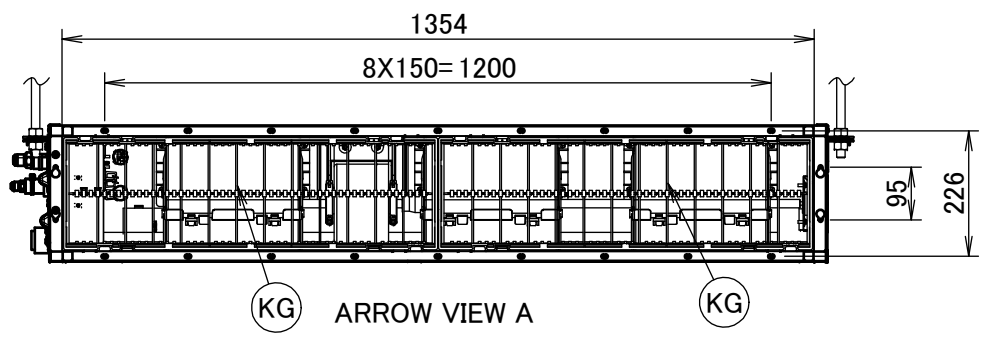

# ADEA100-125A

Item	Name	Description
KA	Liquid pipe connection port	Ø9.52 flared connection
KB	Gas pipe connection port	Ø15.90 flared connection
KC	Drain pipe connection	VP20 (OD Ø26, ID Ø20)
KD	Wiring connection	/
KE	Power supply connection	/
KF	Drain outlet	VP20 (OD Ø26, ID Ø20)
KG	Air filter	/
KH	Air suction side	/
KJ	Air discharge side	/
KK	Nameplate	/

## Notes

1. When installing optional accessories, refer to their respective documentation.
2. The ceiling depth varies according to the documentation of the specific system.