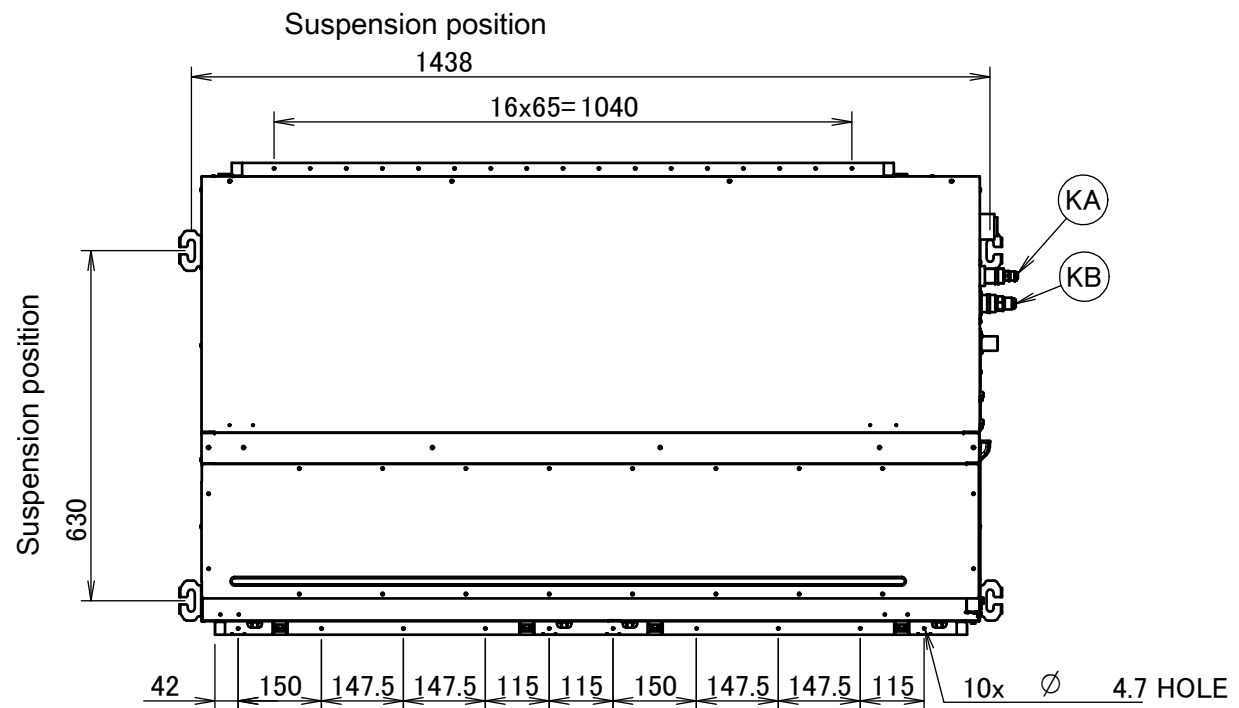

# ADEA100-125A

Item	Name	Description
KA	Liquid pipe connection port	Ø9.52 flared connection
KB	Gas pipe connection port	Ø15.90 flared connection
KC	Drain pipe connection	VP20 (OD Ø26, ID Ø20)
KD	Wiring connection	/
KE	Power supply connection	/
KF	Drain outlet	VP20 (OD Ø26, ID Ø20)
KG	Air filter	/
KH	Air suction side	/
KJ	Air discharge side	/
KK	Nameplate	/

## Notes

1. When installing optional accessories, refer to their respective documentation.
2. The ceiling depth varies according to the documentation of the specific system.