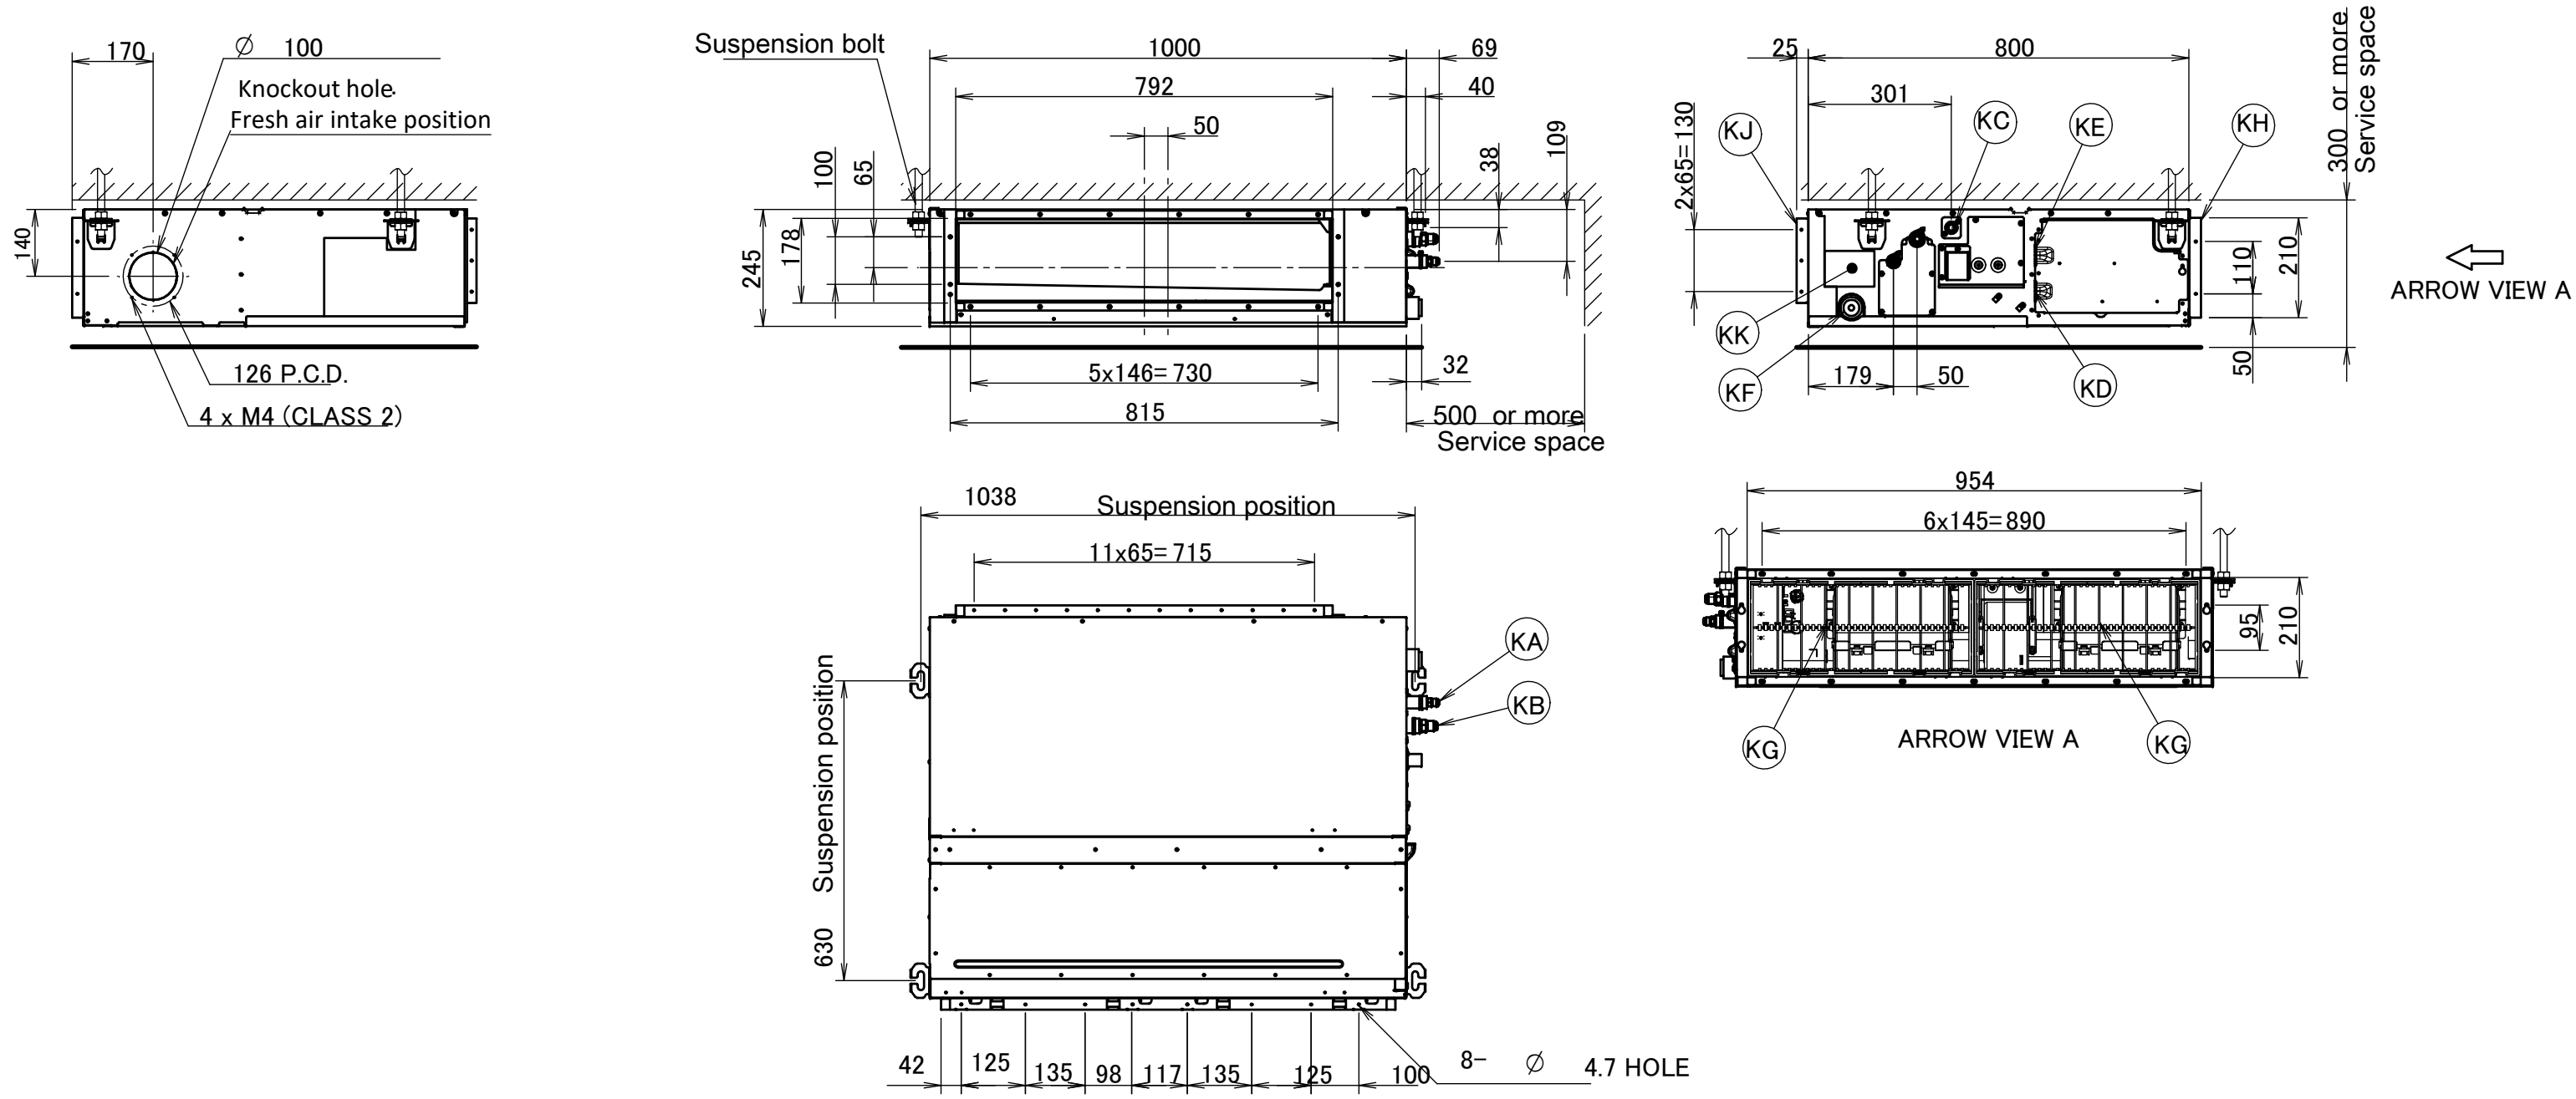

ADEA60A

Item	Name	Description
KA	Liquid pipe connection port	Ø6.35 flared connection
KB	Gas pipe connection port	Ø12.70 flared connection
KC	Drain pipe connection	VP20 (OD Ø26, ID Ø20)
KD	Wiring connection	/
KE	Power supply connection	/
KF	Drain outlet	VP20 (OD Ø26, ID Ø20)
KG	Air filter	/
KH	Air suction side	/
KJ	Air discharge side	/
KK	Nameplate	/

Notes

1. When installing optional accessories, refer to their respective documentation.
2. The ceiling depth varies according to the documentation of the specific system.