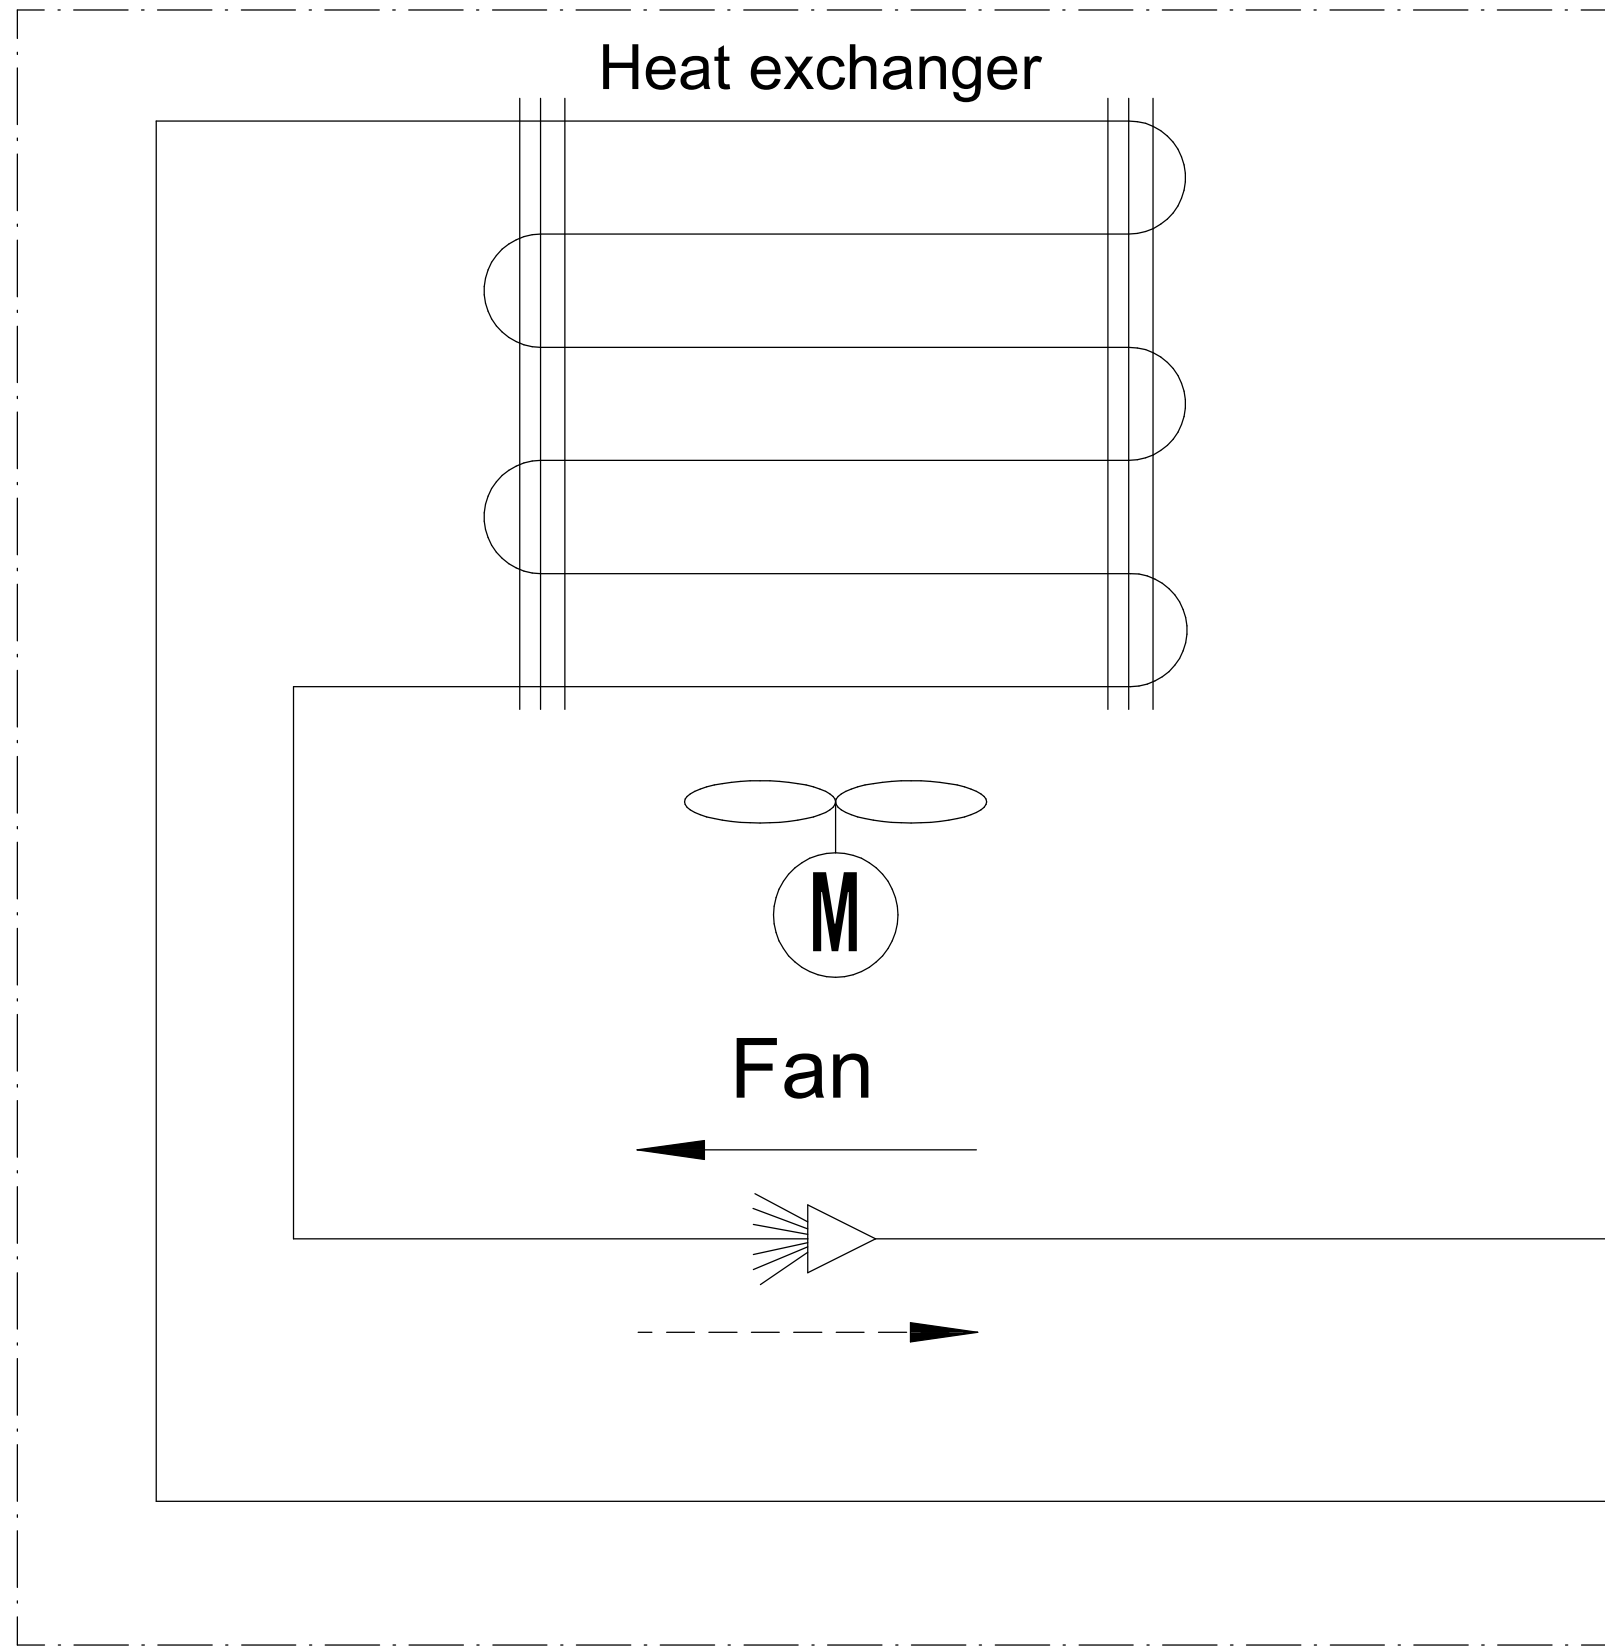

Indoor unit

Piping connections Ø

Model	Gas	Liquid
FDA125A5VEB	Ø 15.90	Ø 9.52

Liquid pipe connection port

Gas pipe connection port

Refrigerant flow

Cooling

Heating