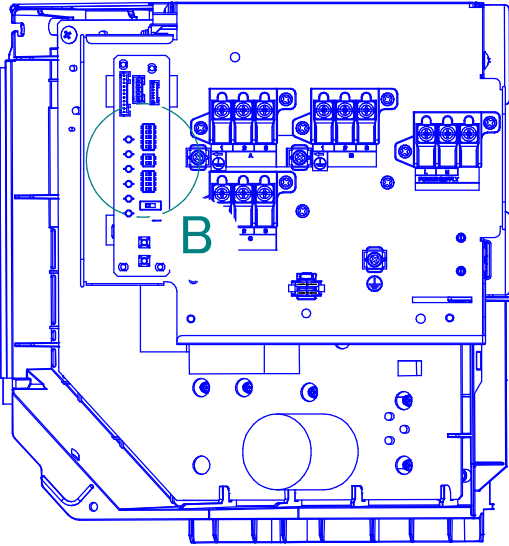

3MXM40-52A

SWICH SW6-2 TO "ON" POSITION

ARROW VIEW A
EL. COMPO. ASSY

DETAIL B