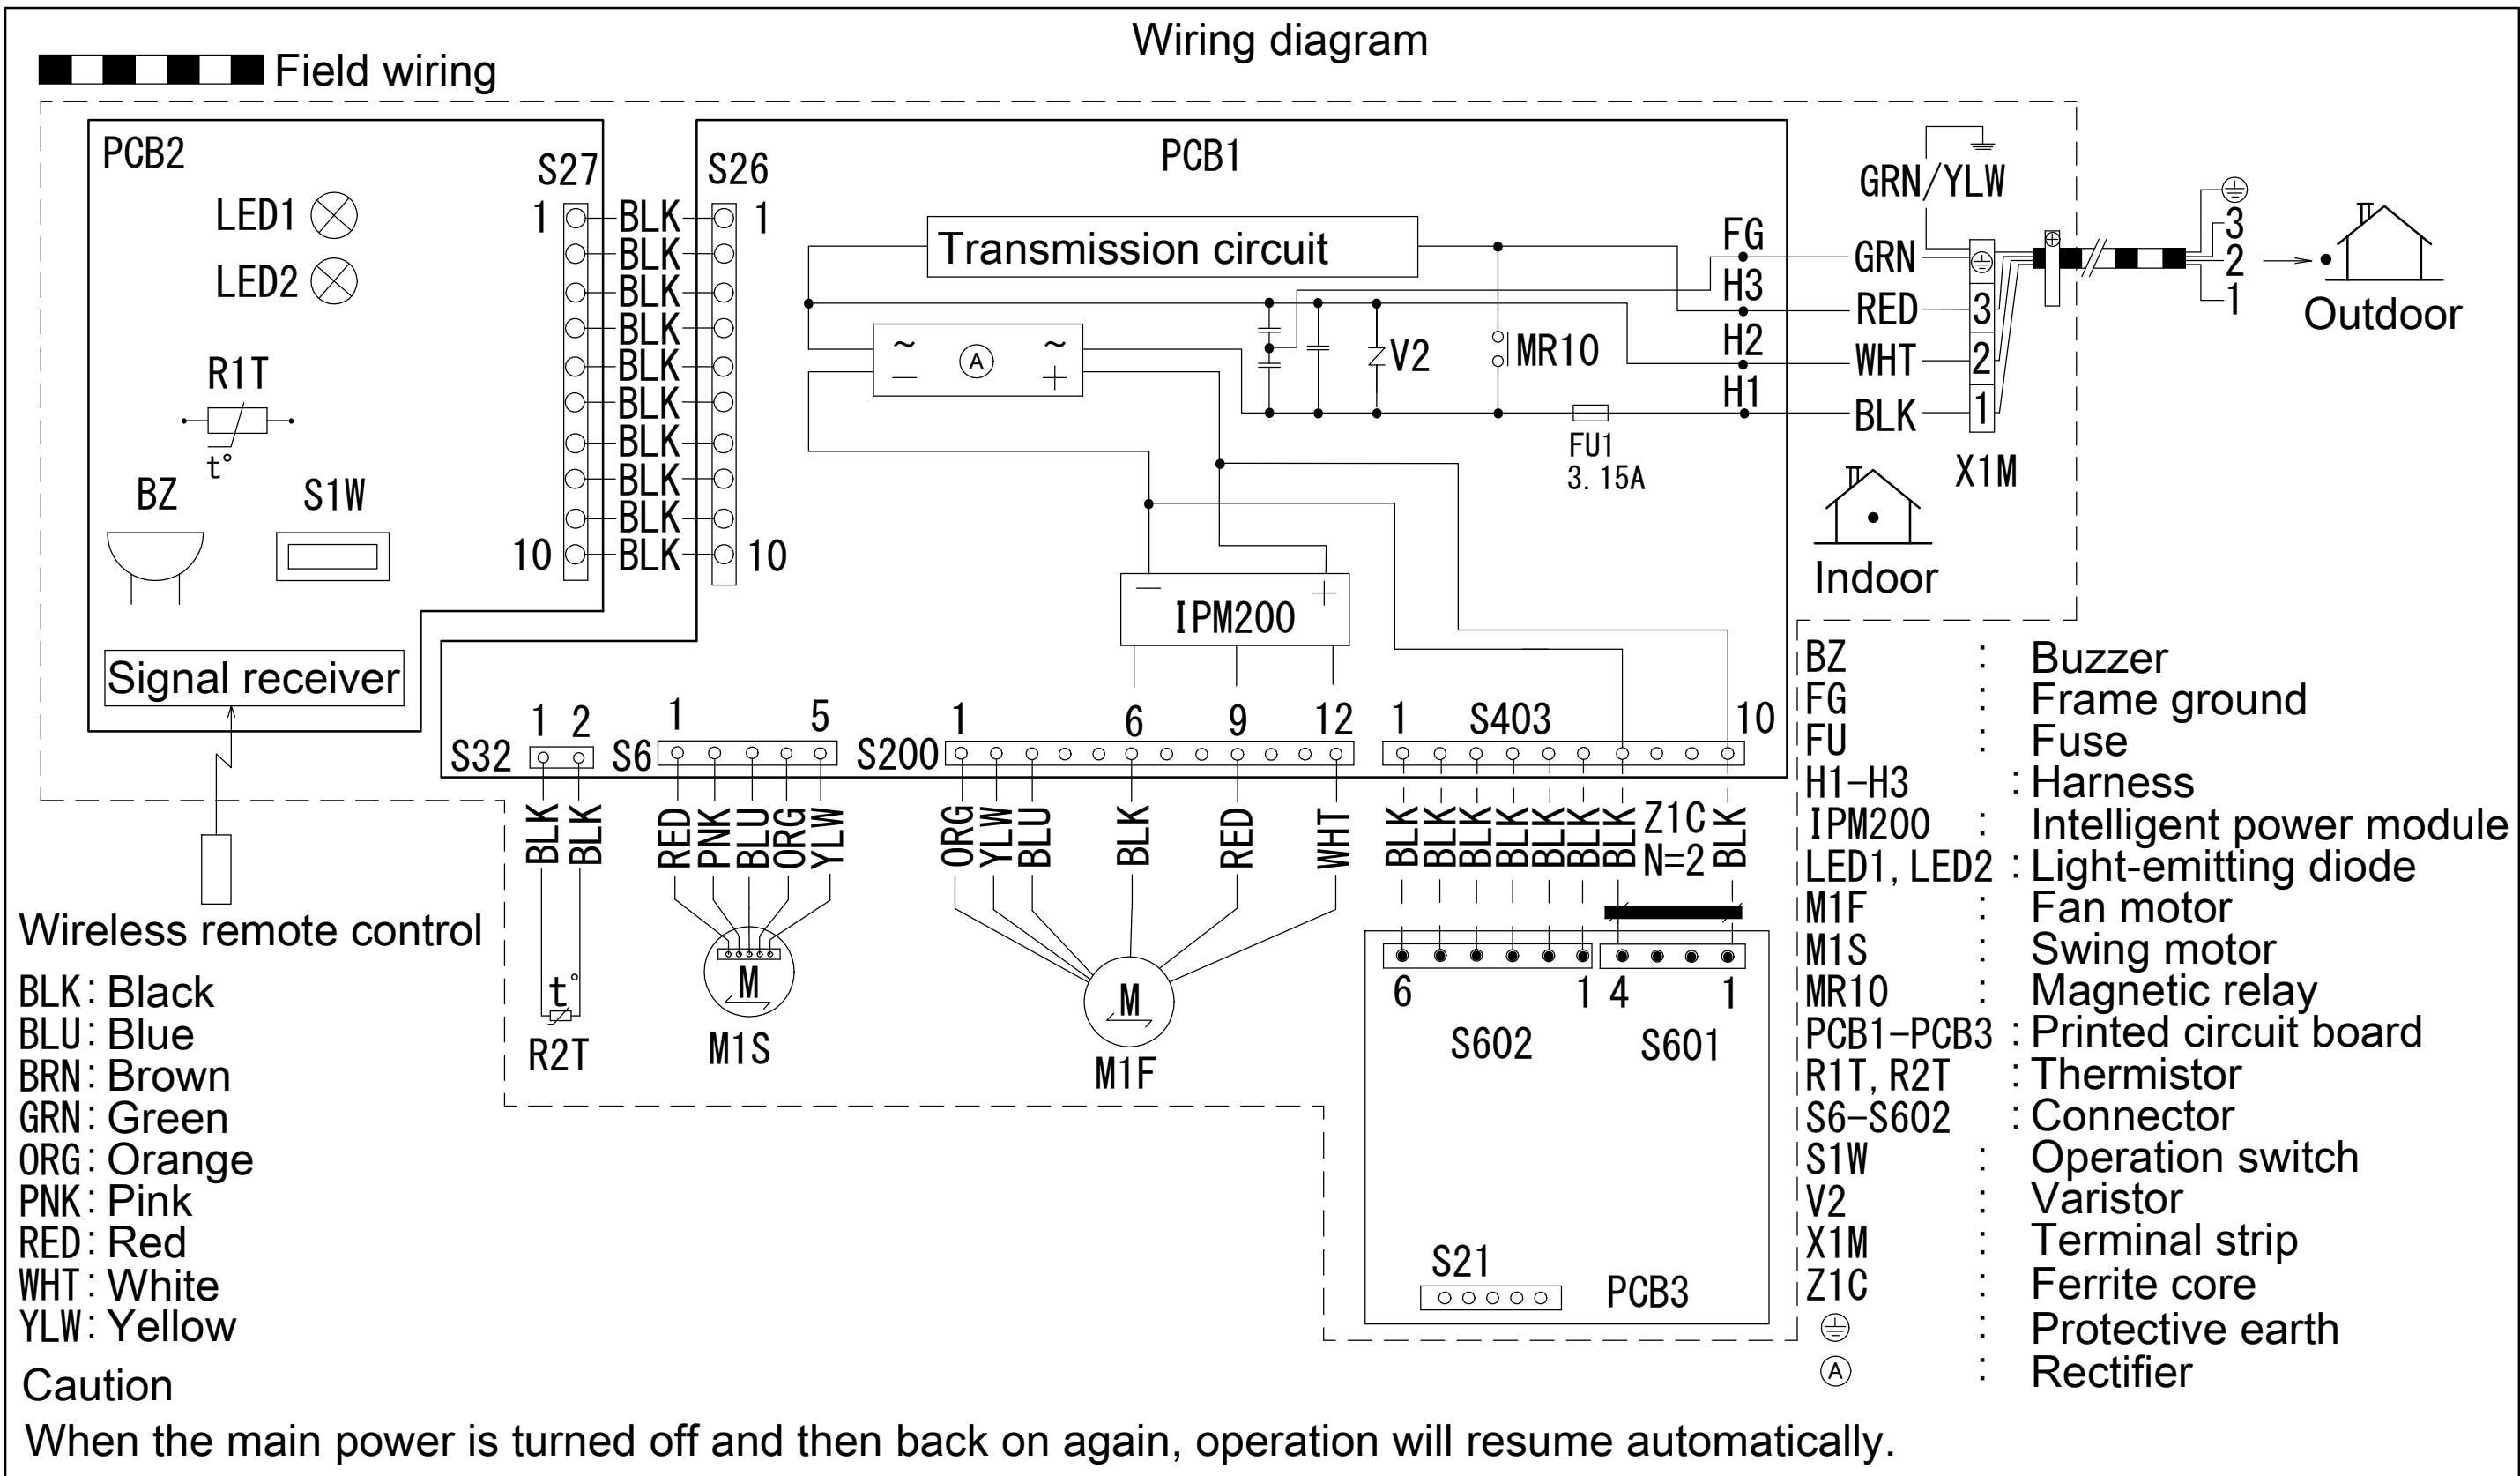

ATXF-C

CTXF-C

Wiring diagram

Notes

- 1 Size: length 70 X width 120.
- 2 Refer to purchasing specification AS303002, unless otherwise specified.