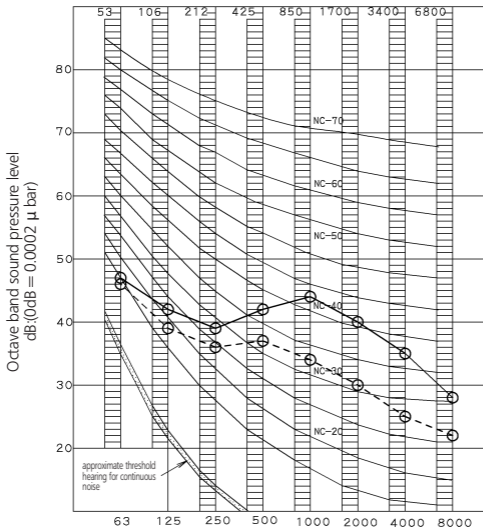

# FTXS60F (Cooling)

3D051227A

Octave band center frequency (Hz)

## NOTE

- 1 Operation noise differs with operation and ambient conditions.
- 2 Measure in anechoic room

Legend

- 50Hz 220-240V (H)
- - -○ 50Hz 220-240V (L)