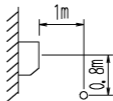

## NOTE

- 1 Operation noise differs with operation and ambient conditions.
- 2 Measure in anechoic room

Legend

- 50Hz 220-240V (H)
- - -○ 50Hz 220-240V (L)