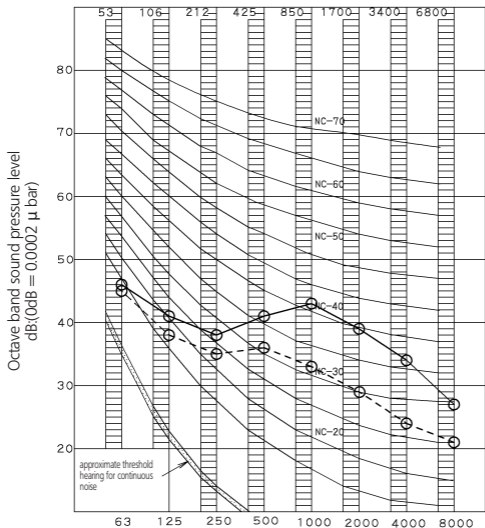

FTXS60F (Heating)

3D051227A

Octave band center frequency (Hz)

NOTE

- 1 Operation noise differs with operation and ambient conditions.
- 2 Measure in anechoic room

Legend

- 50Hz 220-240V (H)
- - -○ 50Hz 220-240V (L)