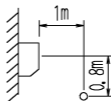

FTXS60F (Heating)

3D051227A

Octave band center frequency (Hz)

NOTE

- 1 Operation noise differs with operation and ambient conditions.
- 2 Measure in anechoic room

Legend

- 50Hz 220-240V (H)
- - -○ 50Hz 220-240V (L)