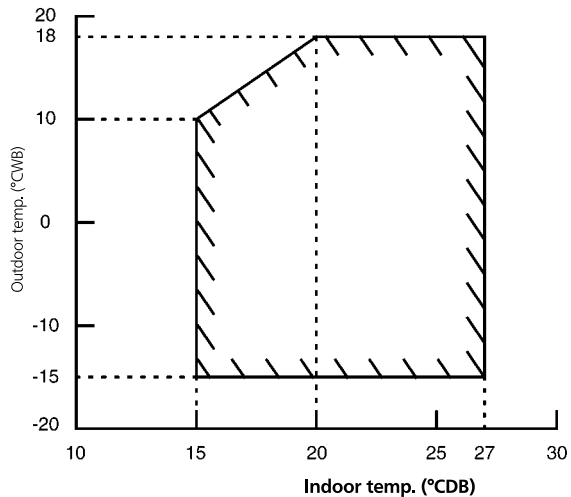

RXN25L
RXN35L

Cooling

Heating

DB: Dry bulb WB: Wet bulb