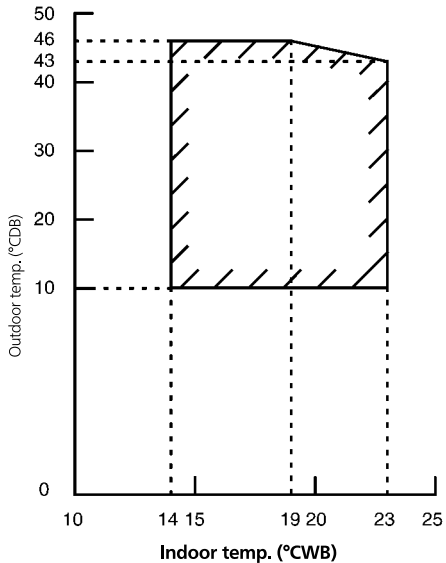

RXN25L
RXN35L

Cooling

Heating

DB: Dry bulb WB: Wet bulb