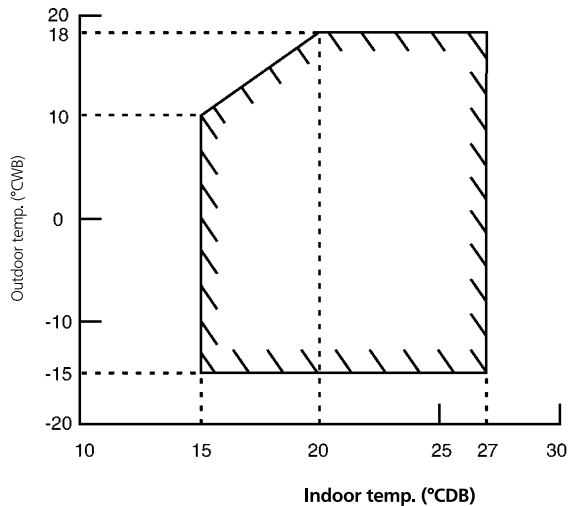

RXN50L
RXN60L

Cooling

Heating

DB: Dry bulb WB: Wet bulb