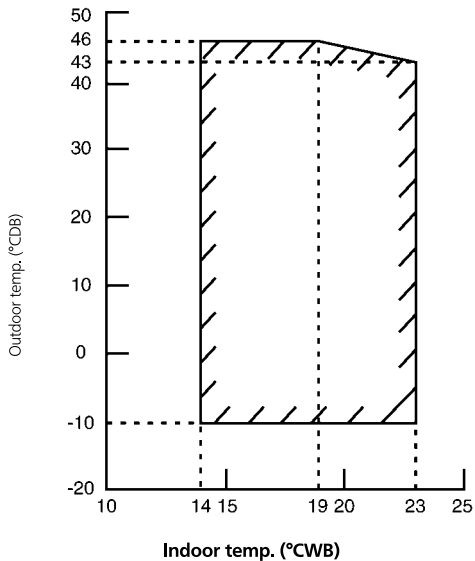

RXN50L
RXN60L

Cooling

Heating

DB: Dry bulb WB: Wet bulb