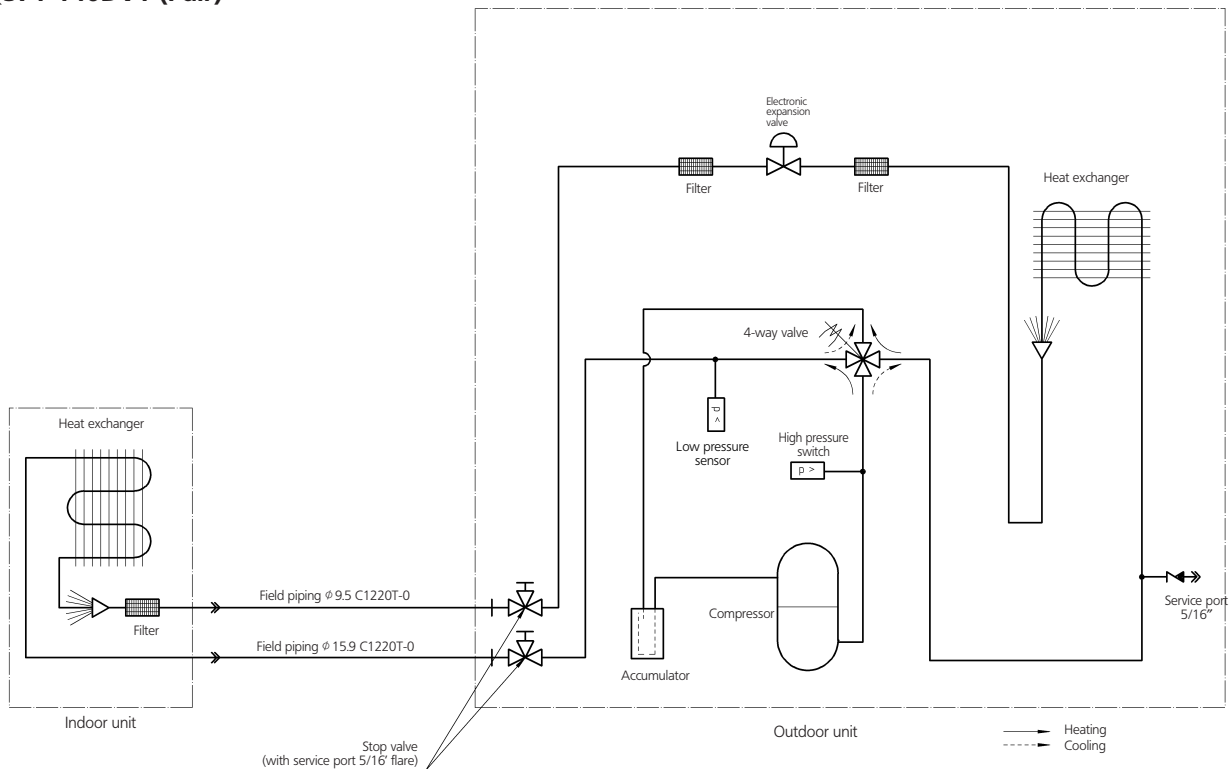

RZQS71-140DV1 (Pair)

Check valve
 Flare connection
 Screw connection
 Flange connection
 Pinched pipe
 Spinned pipe