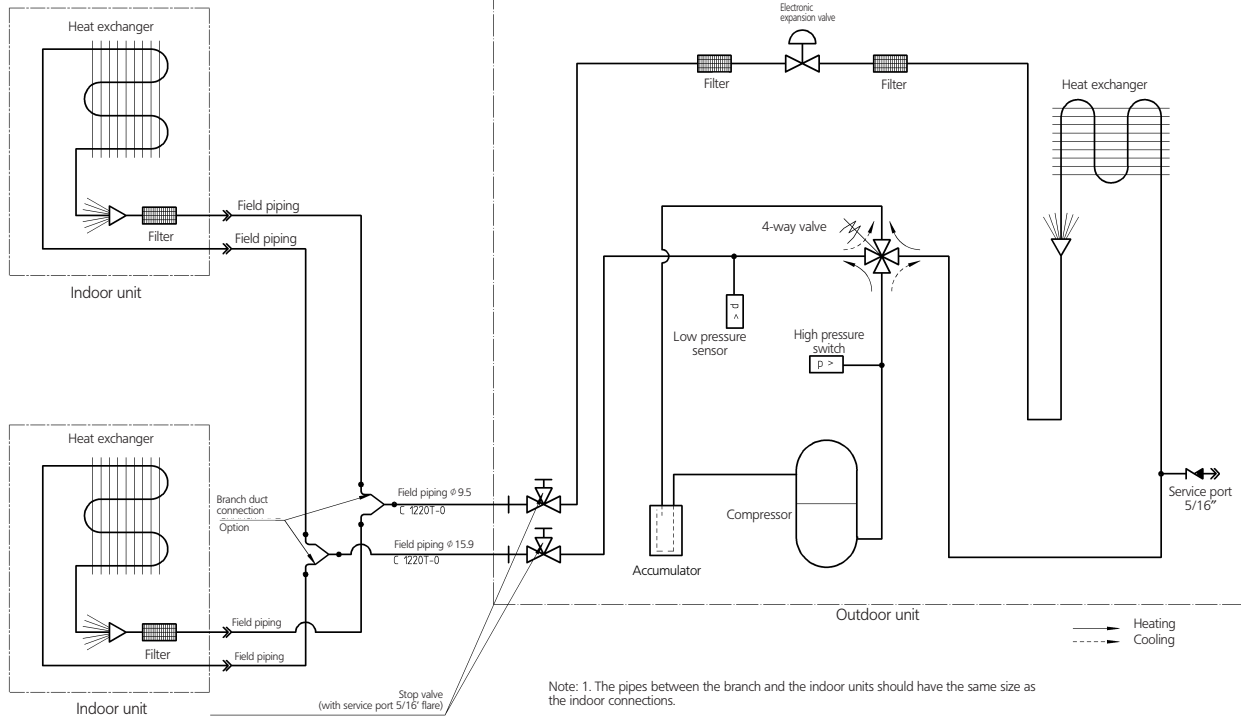

RZQS71-140DV1 (Twin)

Note: 1. The pipes between the branch and the indoor units should have the same size as the indoor connections.