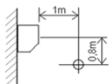

Legend

A Scale

B High-tap

C Medium-tap

D Low-tap

Location of microphone

Cooling		Total dB	
A	B	C	D
dBA	40	33	26

Heating		Total dB	
A	B	C	D
dBA	40	34	28

Notes