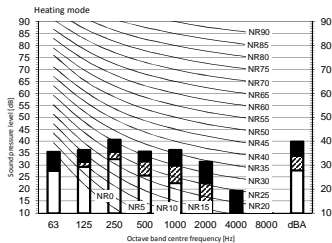

FIX25KMVB

Legend

A Scale

B High-tap

C Medium-tap

D Low-tap

Location of microphone

Cooling		Total dB	
A	B	C	D
dBA	40	33	26

Heating		Total dB	
A	B	C	D
dBA	40	34	28

Notes