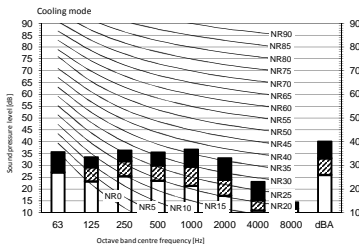

FIX25KMVB

Legend

A Scale

B High-tap

C Medium-tap

D Low-tap

Location of microphone

Cooling		Total dB	
A	B	C	D
dBA	40	33	26

Heating		Total dB	
A	B	C	D
dBA	40	34	28

Notes