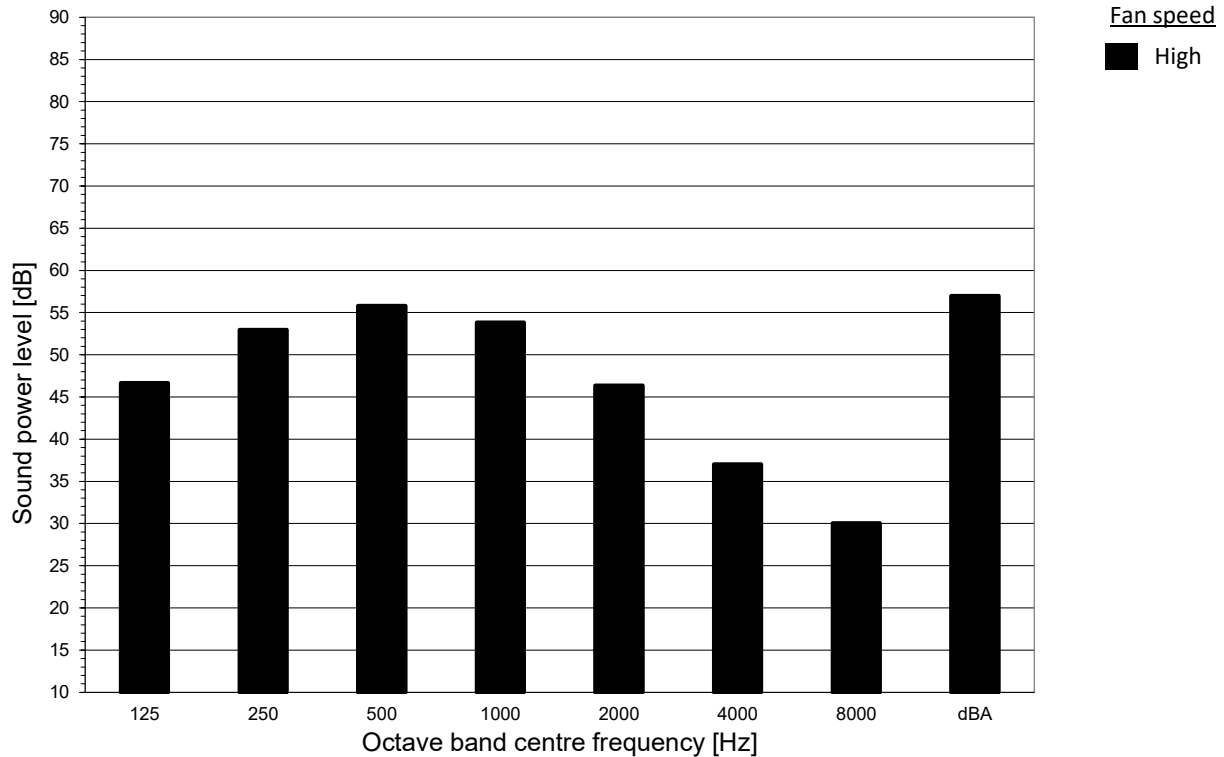

#### Notes

- dBA = A-weighted sound power level (A scale according to IEC).
- Reference acoustic intensity 0dB =  $\cdot 10^{-12}$  W/m<sup>2</sup>.
- Measured according to ISO 3744