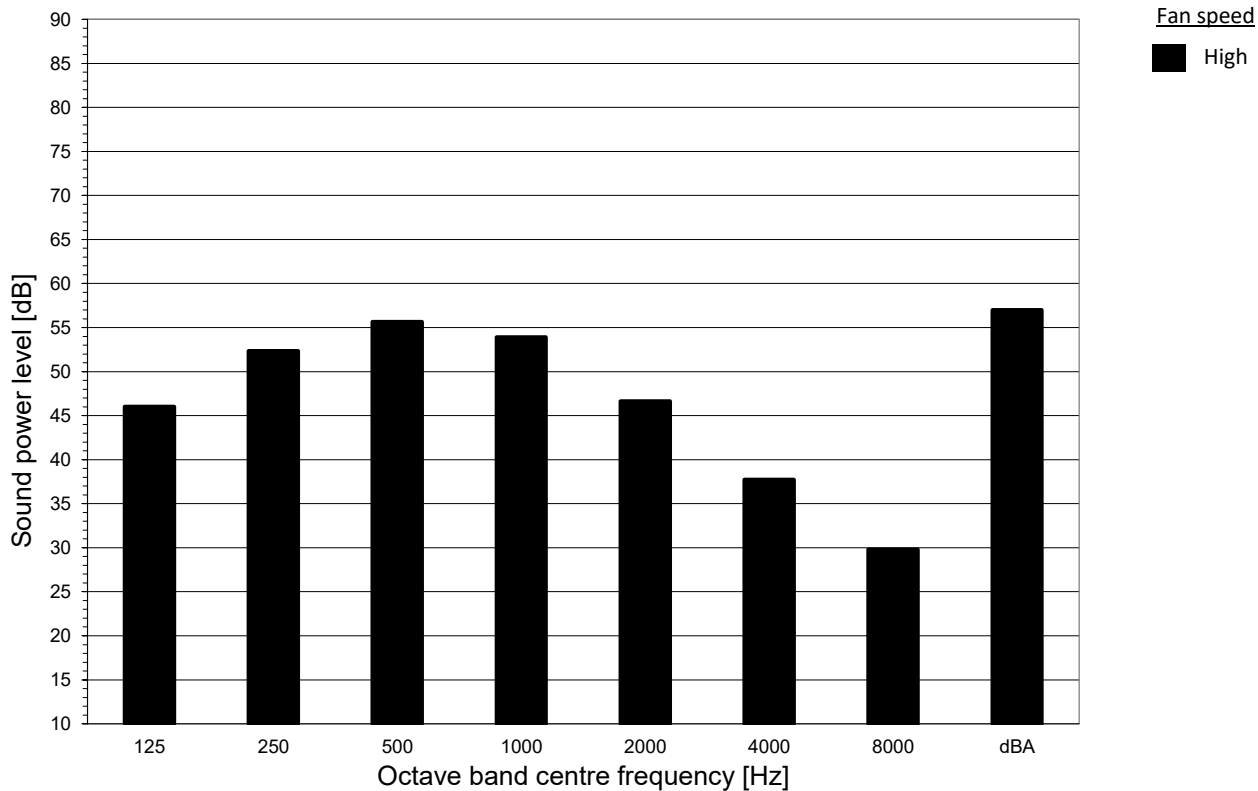

FTXJ25AB
FTXJ25AS
FTXJ25AW

Cooling mode

Notes

- dBA = A-weighted sound power level (A scale according to IEC).
- Reference acoustic intensity 0dB = $\cdot 10^{-12}$ W/m².
- Measured according to ISO 3744