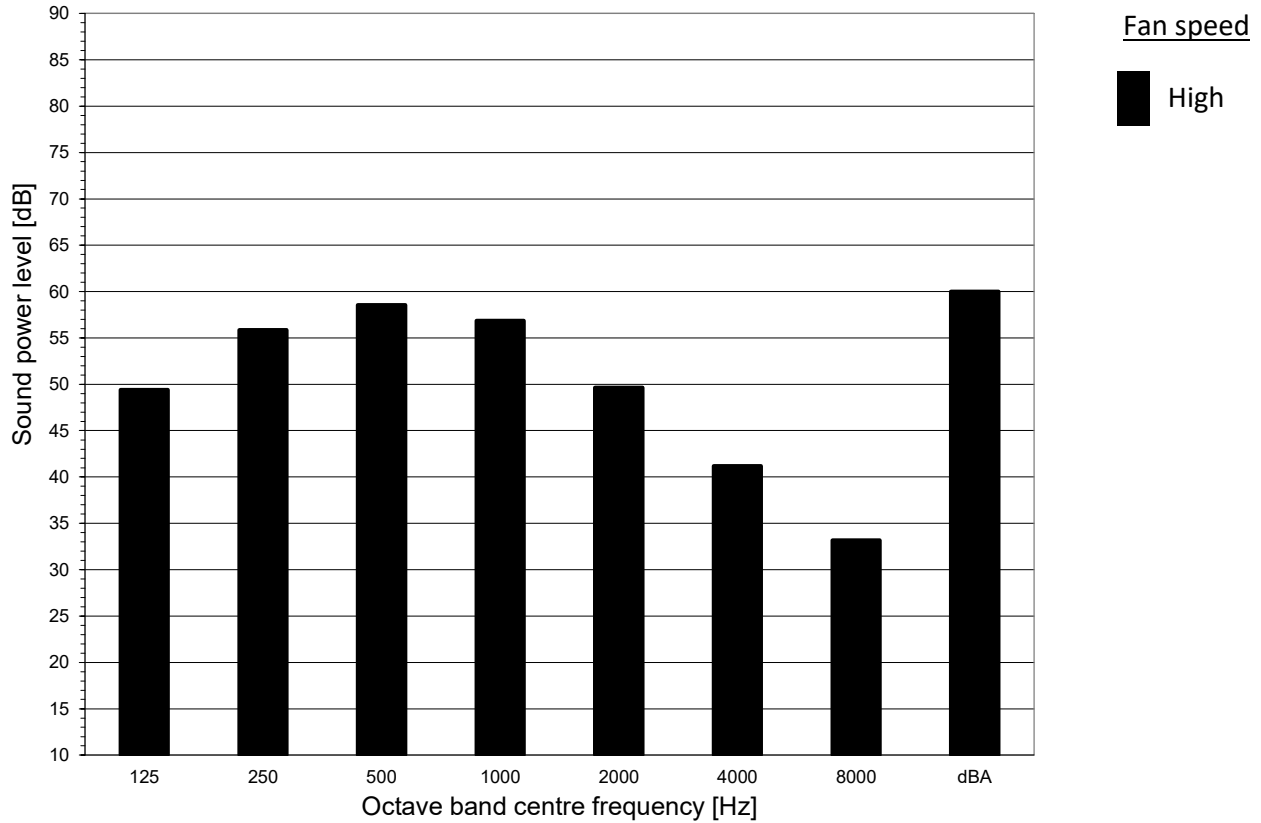

FTXJ35AB
FTXJ35AS
FTXJ35AW

Cooling mode

Notes

- dBA = A-weighted sound power level (A scale according to IEC).
- Reference acoustic intensity 0dB = 10^{-12} W/m².
- Measured according to ISO 3744