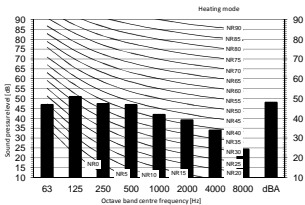

RX35KMB1B

Legend

1. Scale

■ High-tap

Cooling	Total dB
A	B
dBA	48

Heating	Total dB
A	B
dBA	48

Notes