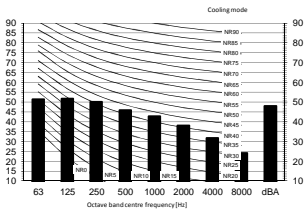

RX35KMB1B

Legend

1. Scale

■ High-tap

Cooling	Total dB
A	B
dBA	48

Heating	Total dB
A	B
dBA	48

Notes