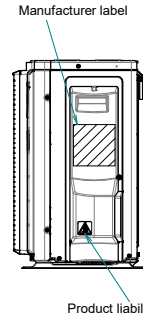

RXA20-35A9

Minimum space for air passage

Wall height on air outlet side < 1200 mm