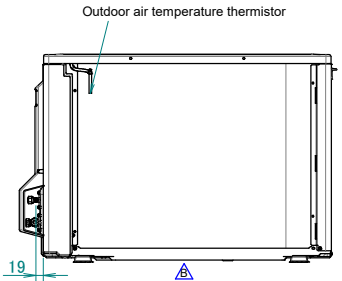

RXA20-35A9

Minimum space for air passage

Wall height on air outlet side < 1200 mm