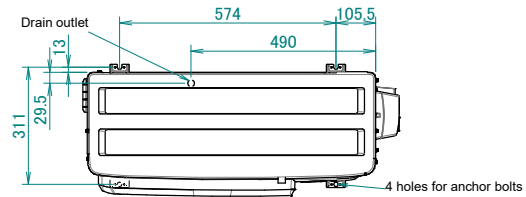

RXA20-35A9

Minimum space for air passage

Wall height on air outlet side < 1200 mm