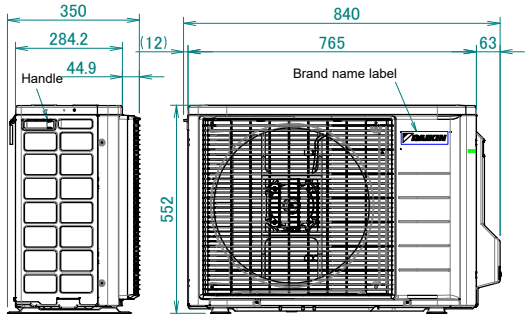

RXA20-35A9

Minimum space for air passage

Wall height on air outlet side < 1200 mm