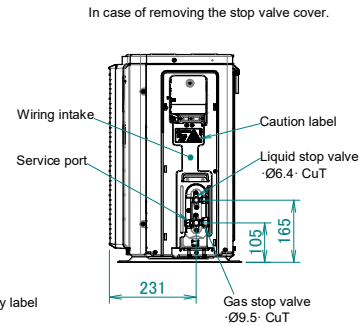

RXA20-35A9

Minimum space for air passage

Wall height on air outlet side < 1200 mm