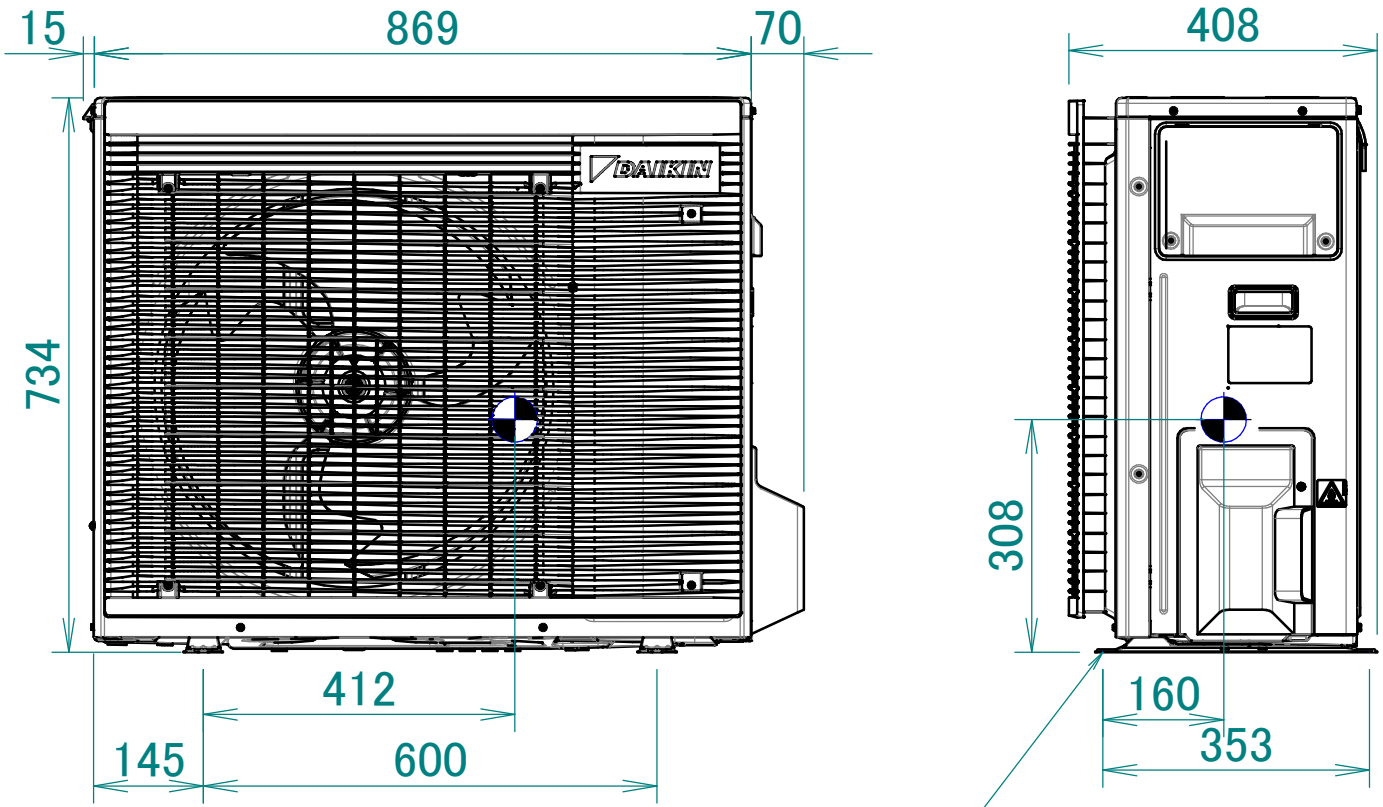

RXJ42-50A

Foundation bolt hole

4D139690