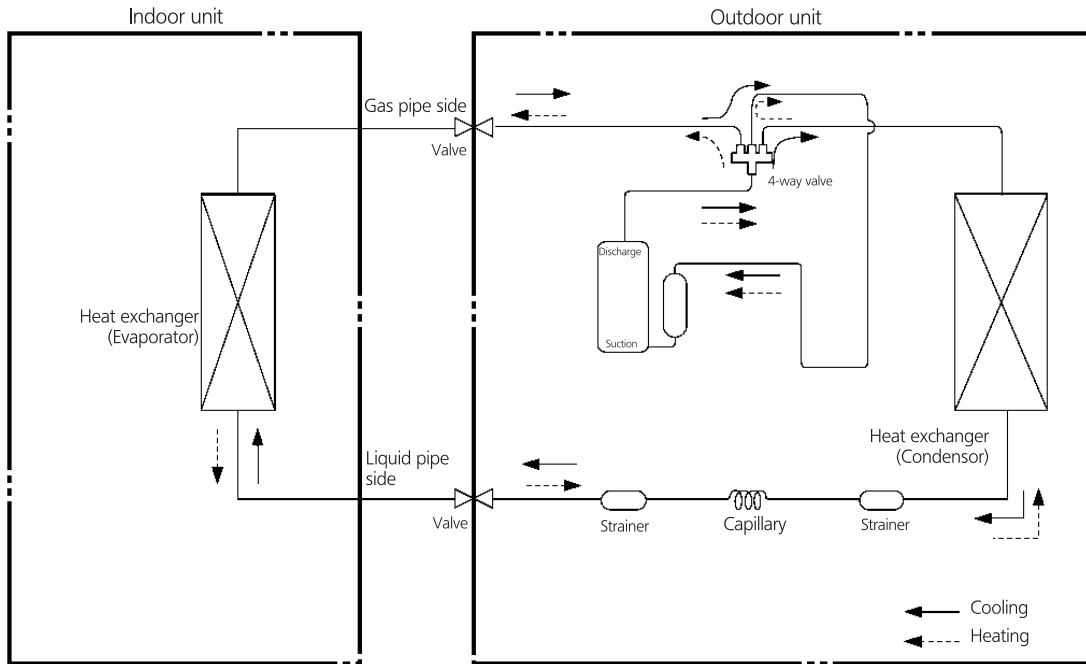

RXV50-60AB

Connection pipe specification:
Liquid pipe: 1/4" (6mm)
Gas pipe: 1/2" (12mm)(18K)
Gas pipe: 5/8" (16mm)(24K)