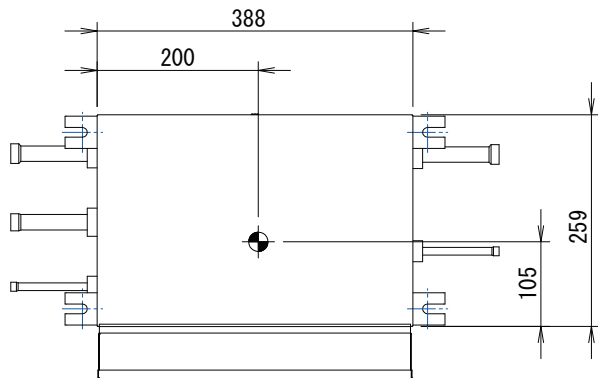

BS1Q25A

VRV System Heat Recovery Series BS unit

In case of the electrical box on the standard side of the unit

In case of the electrical box on the other side of the unit

3D058132B