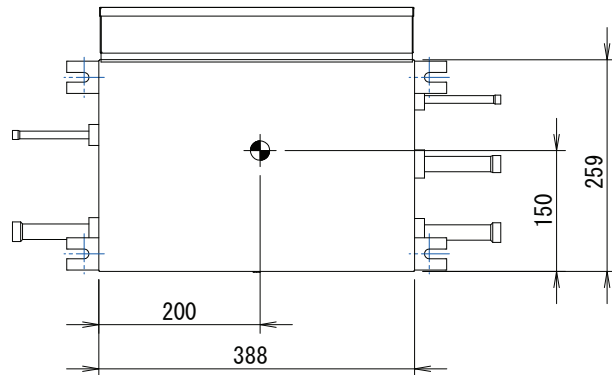

BS1Q25A

VRV System Heat Recovery Series BS unit

In case of the electrical box on the standard side of the unit

In case of the electrical box on the other side of the unit

3D058132B