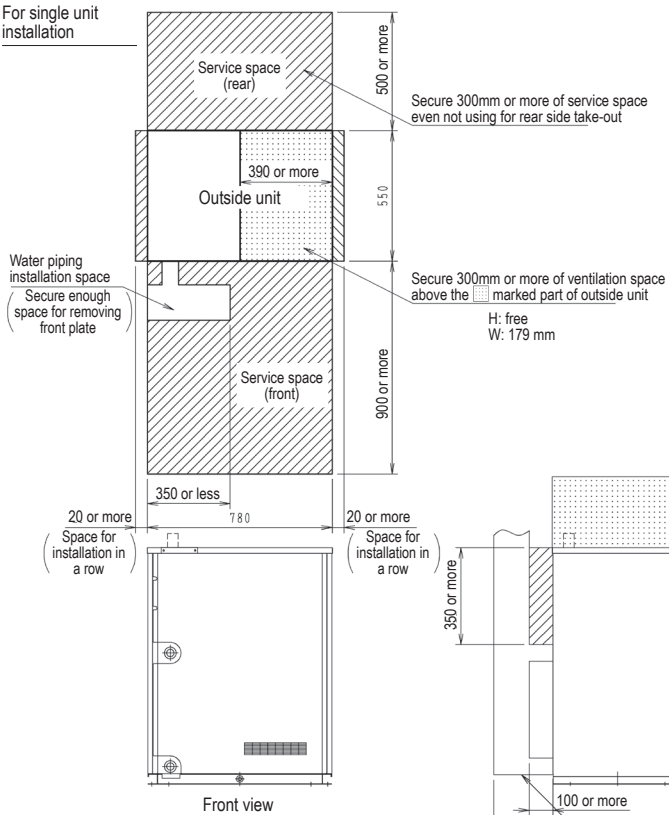

# RWEYQ-T

For single unit installation

For installation in a row

- : Required service space
- : Ventilation space

Right side view