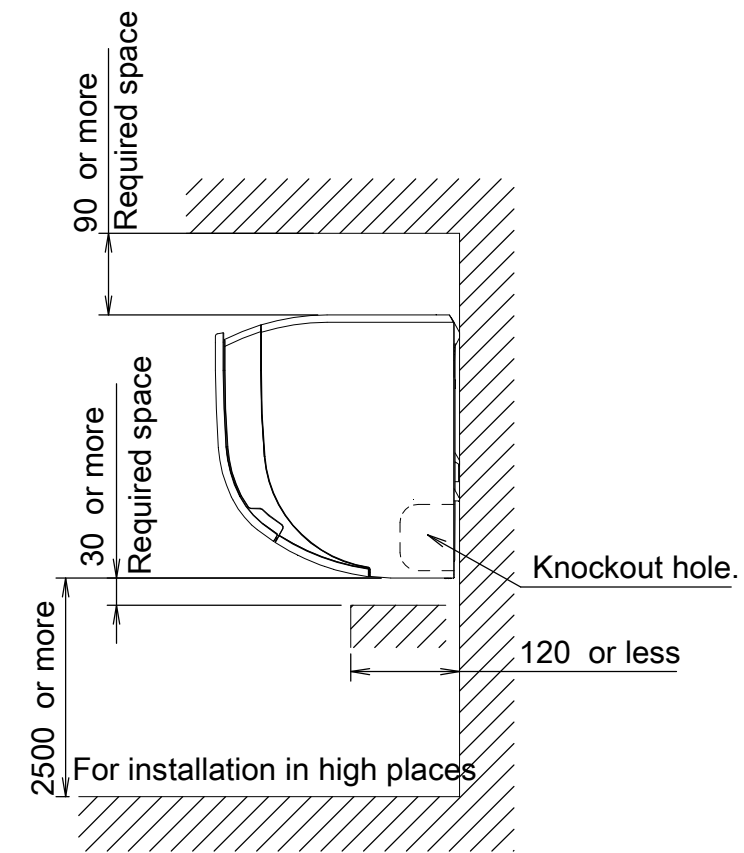

FXAA40-63A

Inside diameter: 15mm
Outside diameter: 18mm

- Notes
- 1) The mark shows the piping direction.
 - 2) Do not place any objects under the indoor unit. In case of high humidity (>80%), clogged drain outlets, or dirty air filters, condensate may drop out.

3D111369