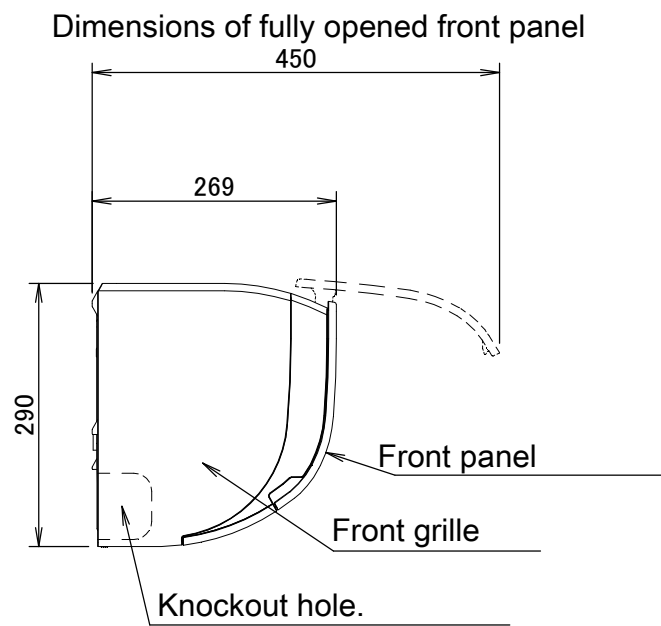

FXAA40-63A

Inside diameter: 15mm
Outside diameter: 18mm

- Notes
- 1) The mark shows the piping direction.
 - 2) Do not place any objects under the indoor unit. In case of high humidity (>80%), clogged drain outlets, or dirty air filters, condensate may drop out.