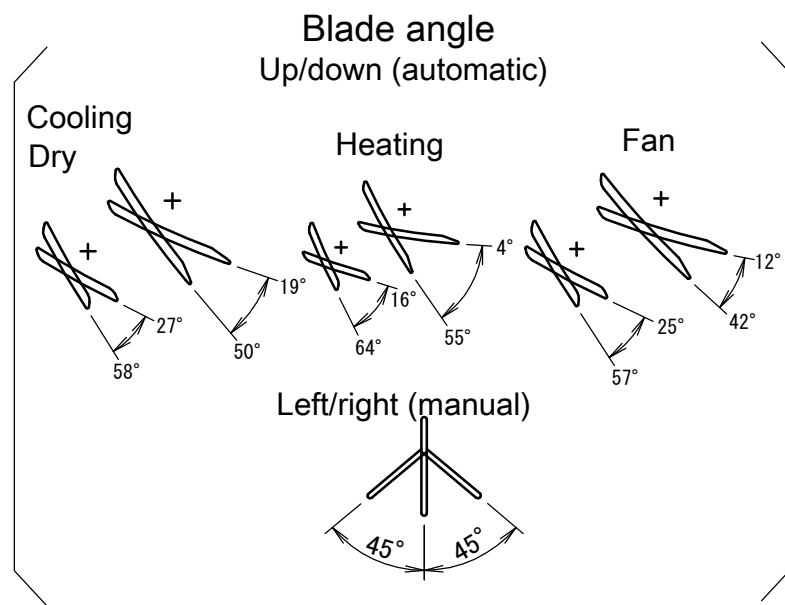

FXAA40-63A

Inside diameter: 15mm
Outside diameter: 18mm

- Notes
- 1) The mark shows the piping direction.
 - 2) Do not place any objects under the indoor unit. In case of high humidity (>80%), clogged drain outlets, or dirty air filters, condensate may drop out.

3D111369