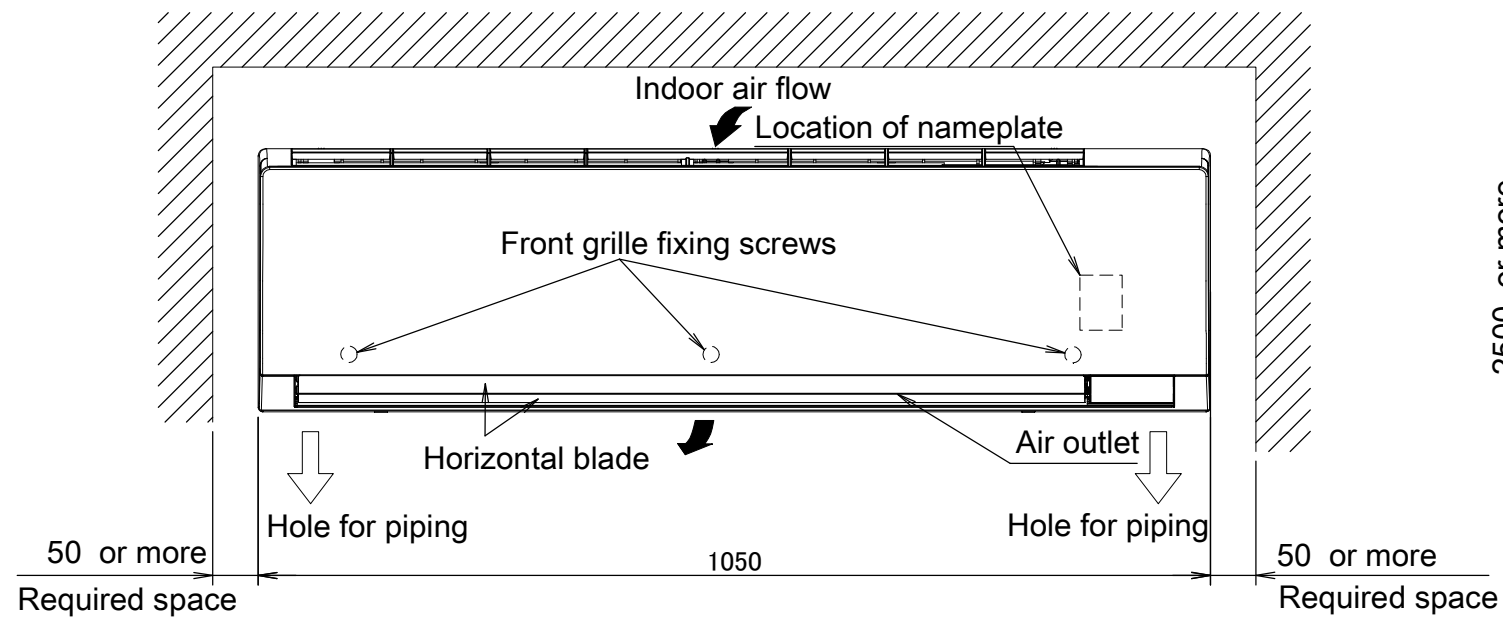

FXAA40-63A

Inside diameter: 15mm
Outside diameter: 18mm

- Notes
- 1) The mark shows the piping direction.
 - 2) Do not place any objects under the indoor unit. In case of high humidity (>80%), clogged drain outlets, or dirty air filters, condensate may drop out.