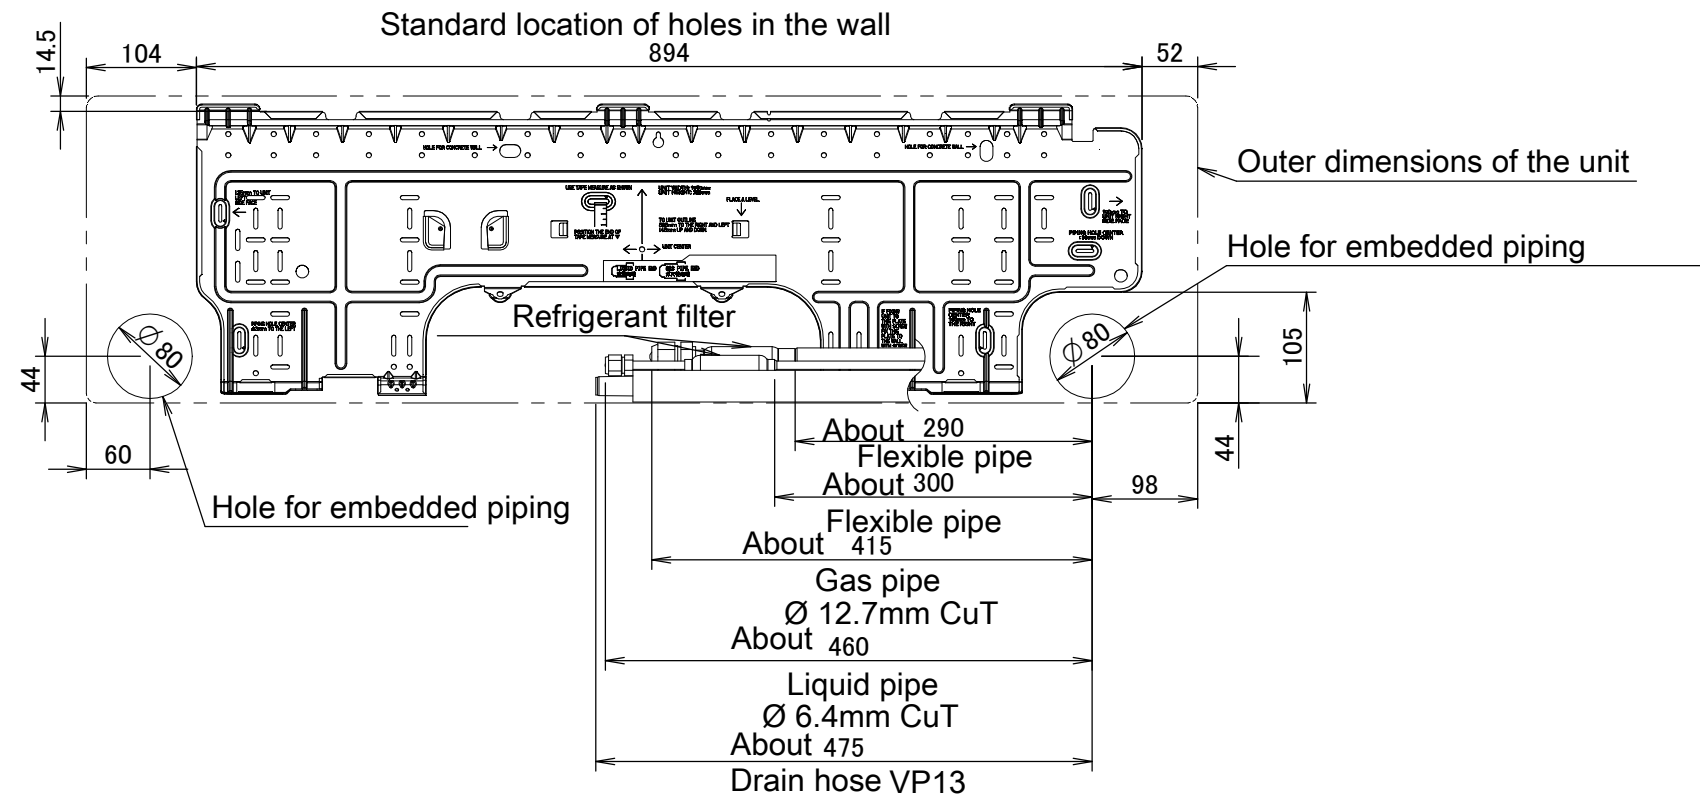

FXAA40-63A

Inside diameter: 15mm
Outside diameter: 18mm

- Notes
- 1) The mark shows the piping direction.
 - 2) Do not place any objects under the indoor unit. In case of high humidity (>80%), clogged drain outlets, or dirty air filters, condensate may drop out.

3D111369