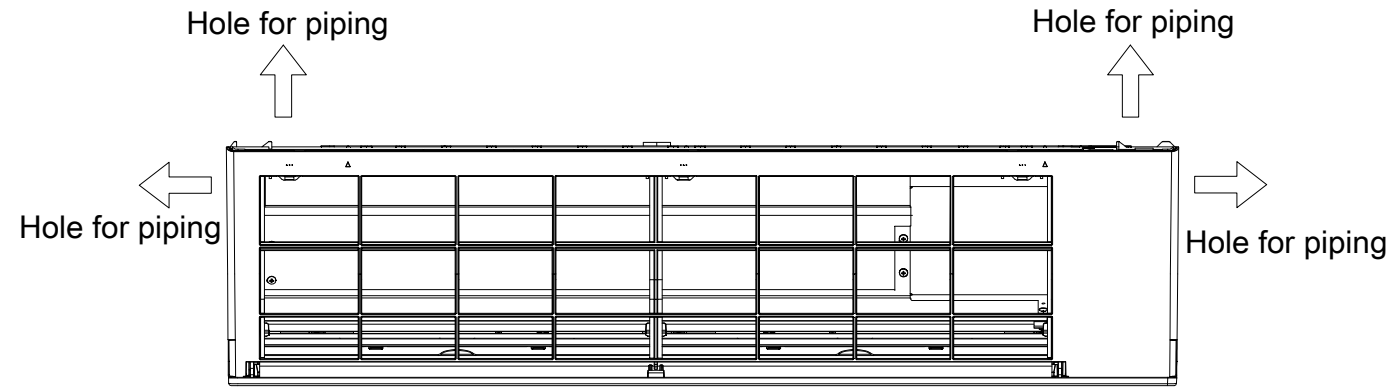

FXAA40-63A

Inside diameter: 15mm
Outside diameter: 18mm

- Notes
- 1) The mark shows the piping direction.
 - 2) Do not place any objects under the indoor unit. In case of high humidity (>80%), clogged drain outlets, or dirty air filters, condensate may drop out.