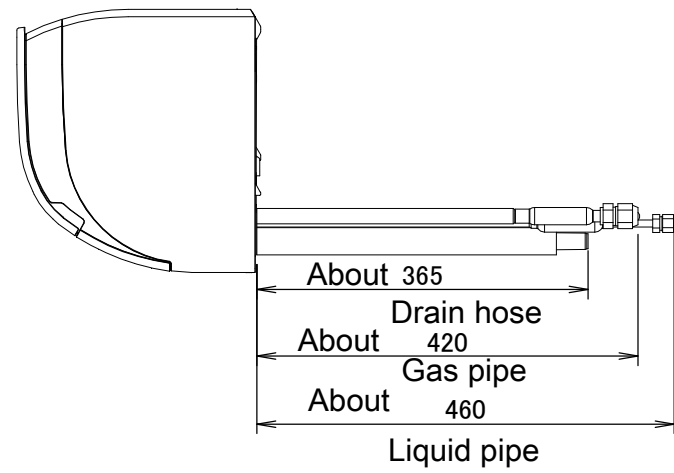

FXAA40-63A

Inside diameter: 15mm
Outside diameter: 18mm

- Notes
- 1) The mark shows the piping direction.
 - 2) Do not place any objects under the indoor unit. In case of high humidity (>80%), clogged drain outlets, or dirty air filters, condensate may drop out.