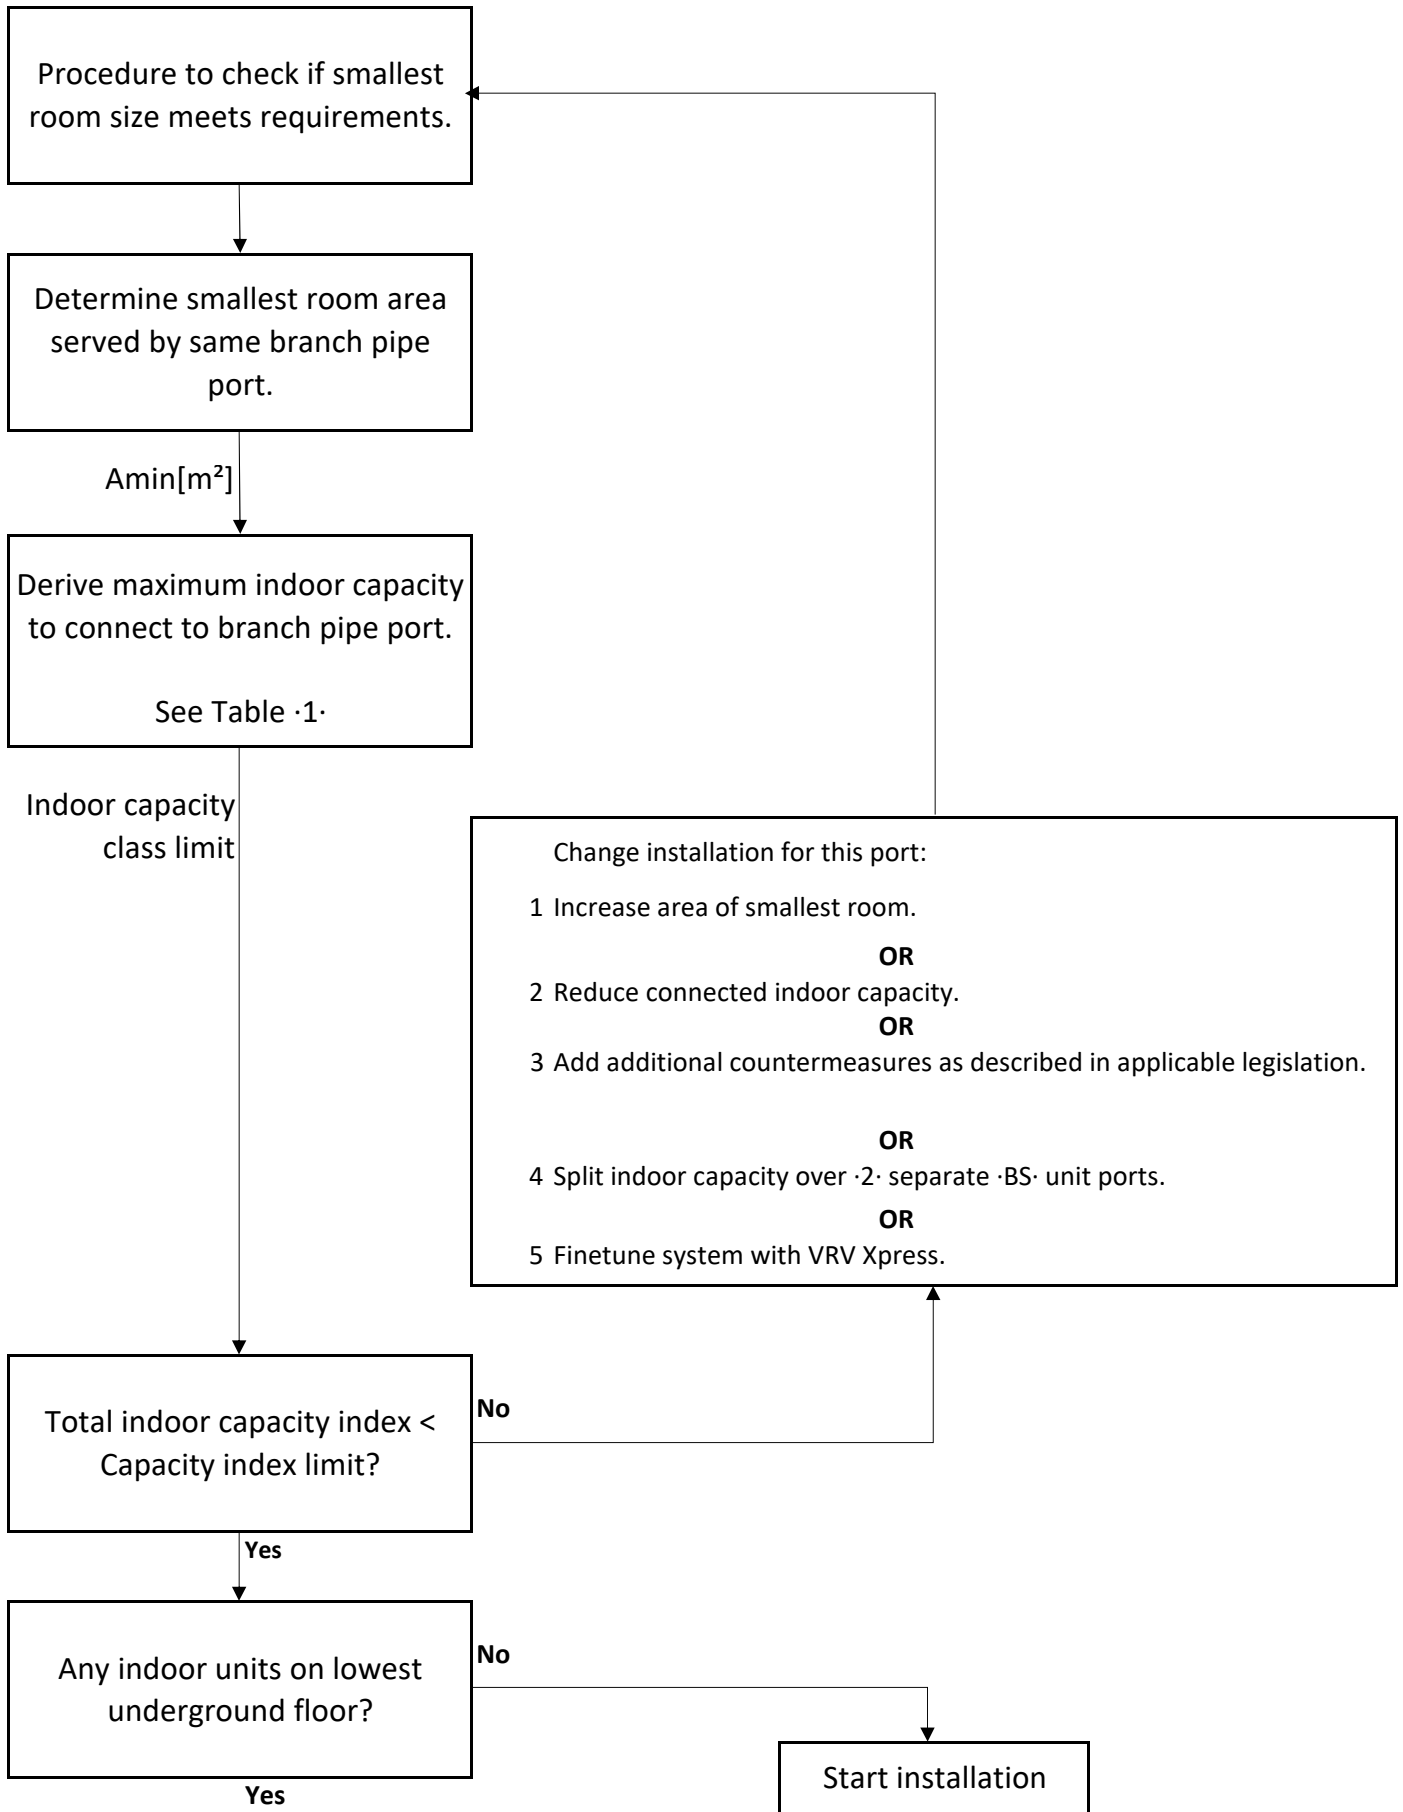

Indoor unit installation

Flowchart (for EACH ·BS· unit branch pipe port)

Continued on next page