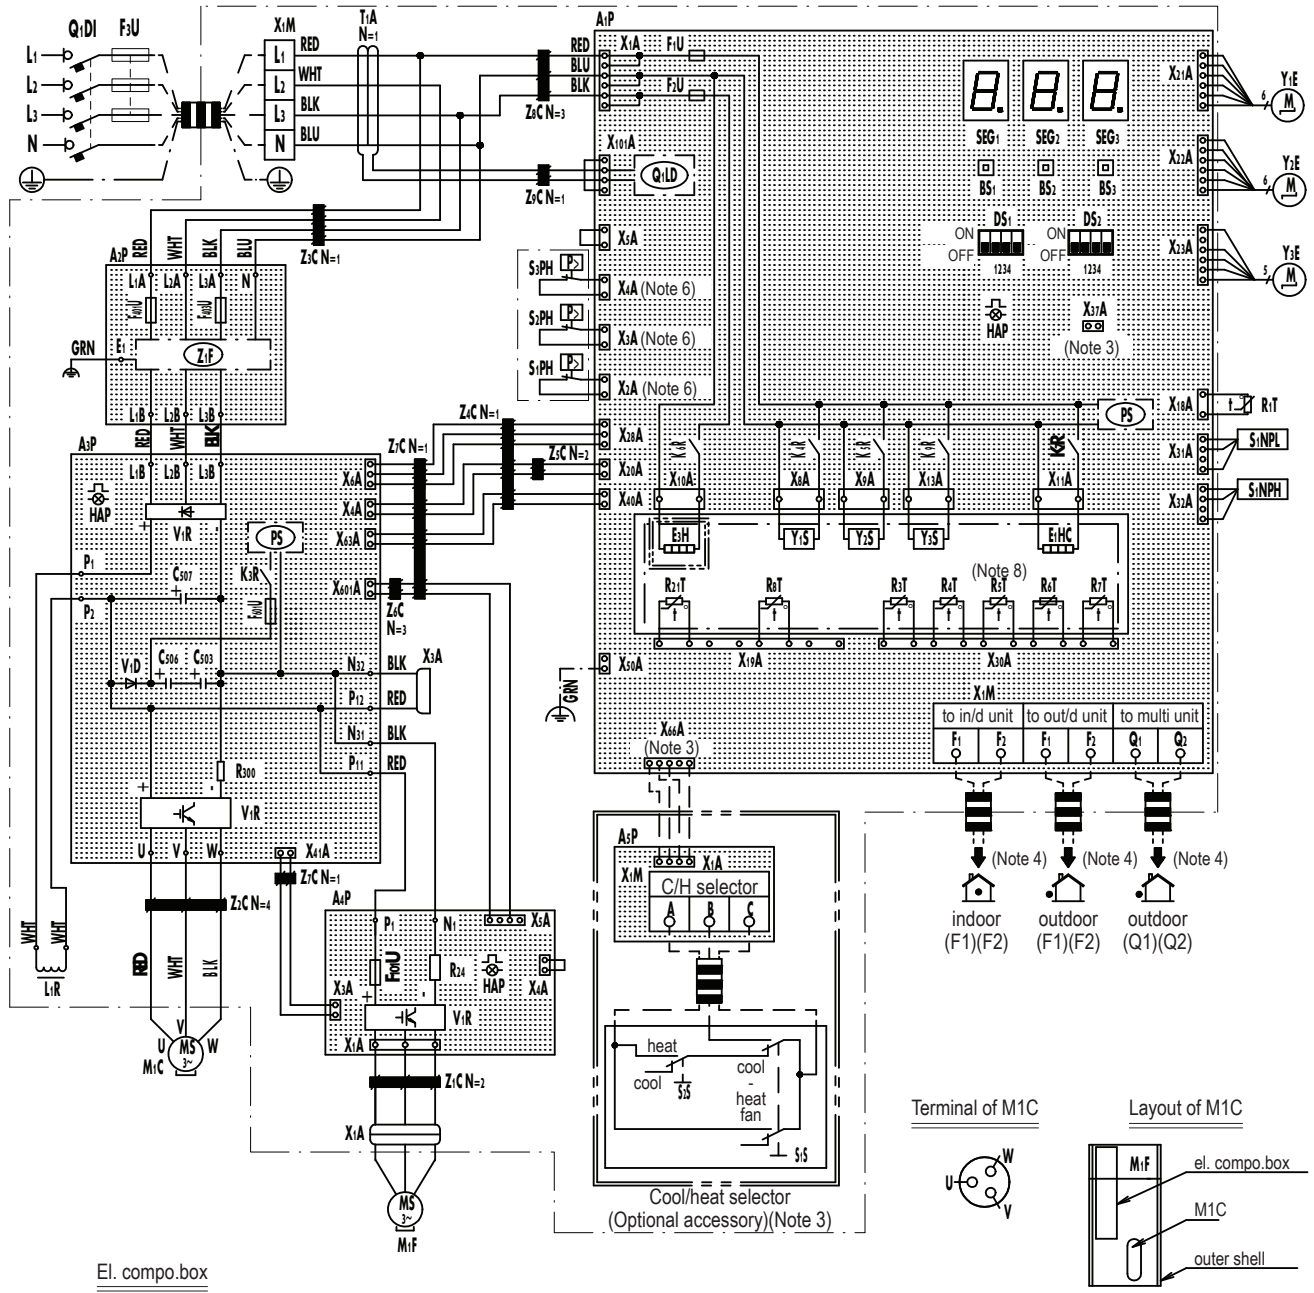

RXYQQ8-12U

Power supply 3N~ 380-415V 50Hz
 3N~ 380V 60Hz

Wiring diagram

8,10,12 class