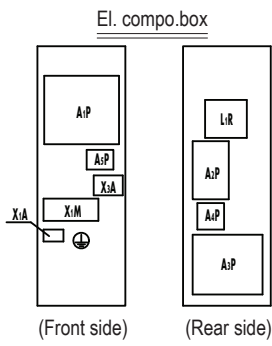

RXYQQ8-12U

Power supply 3N~ 380-415V 50Hz
 3N~ 380V 60Hz

Wiring diagram

8,10,12 class