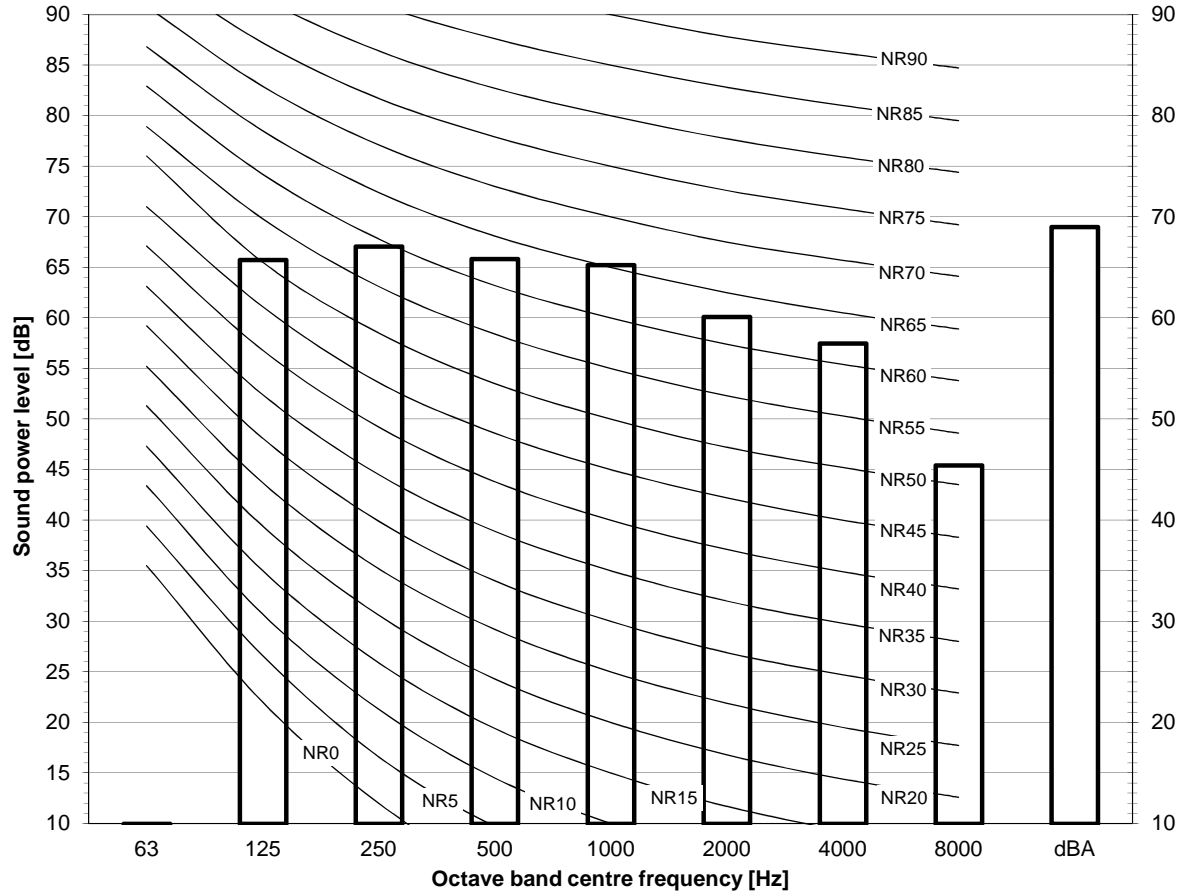

RXYSQ5TY9

RXYSQ5TV9

Notes

- dBA = A-weighted sound power level (A scale according to IEC).
- Reference acoustic intensity 0dB = $10E-6\mu W/m^2$
- Measured according to ISO 3744