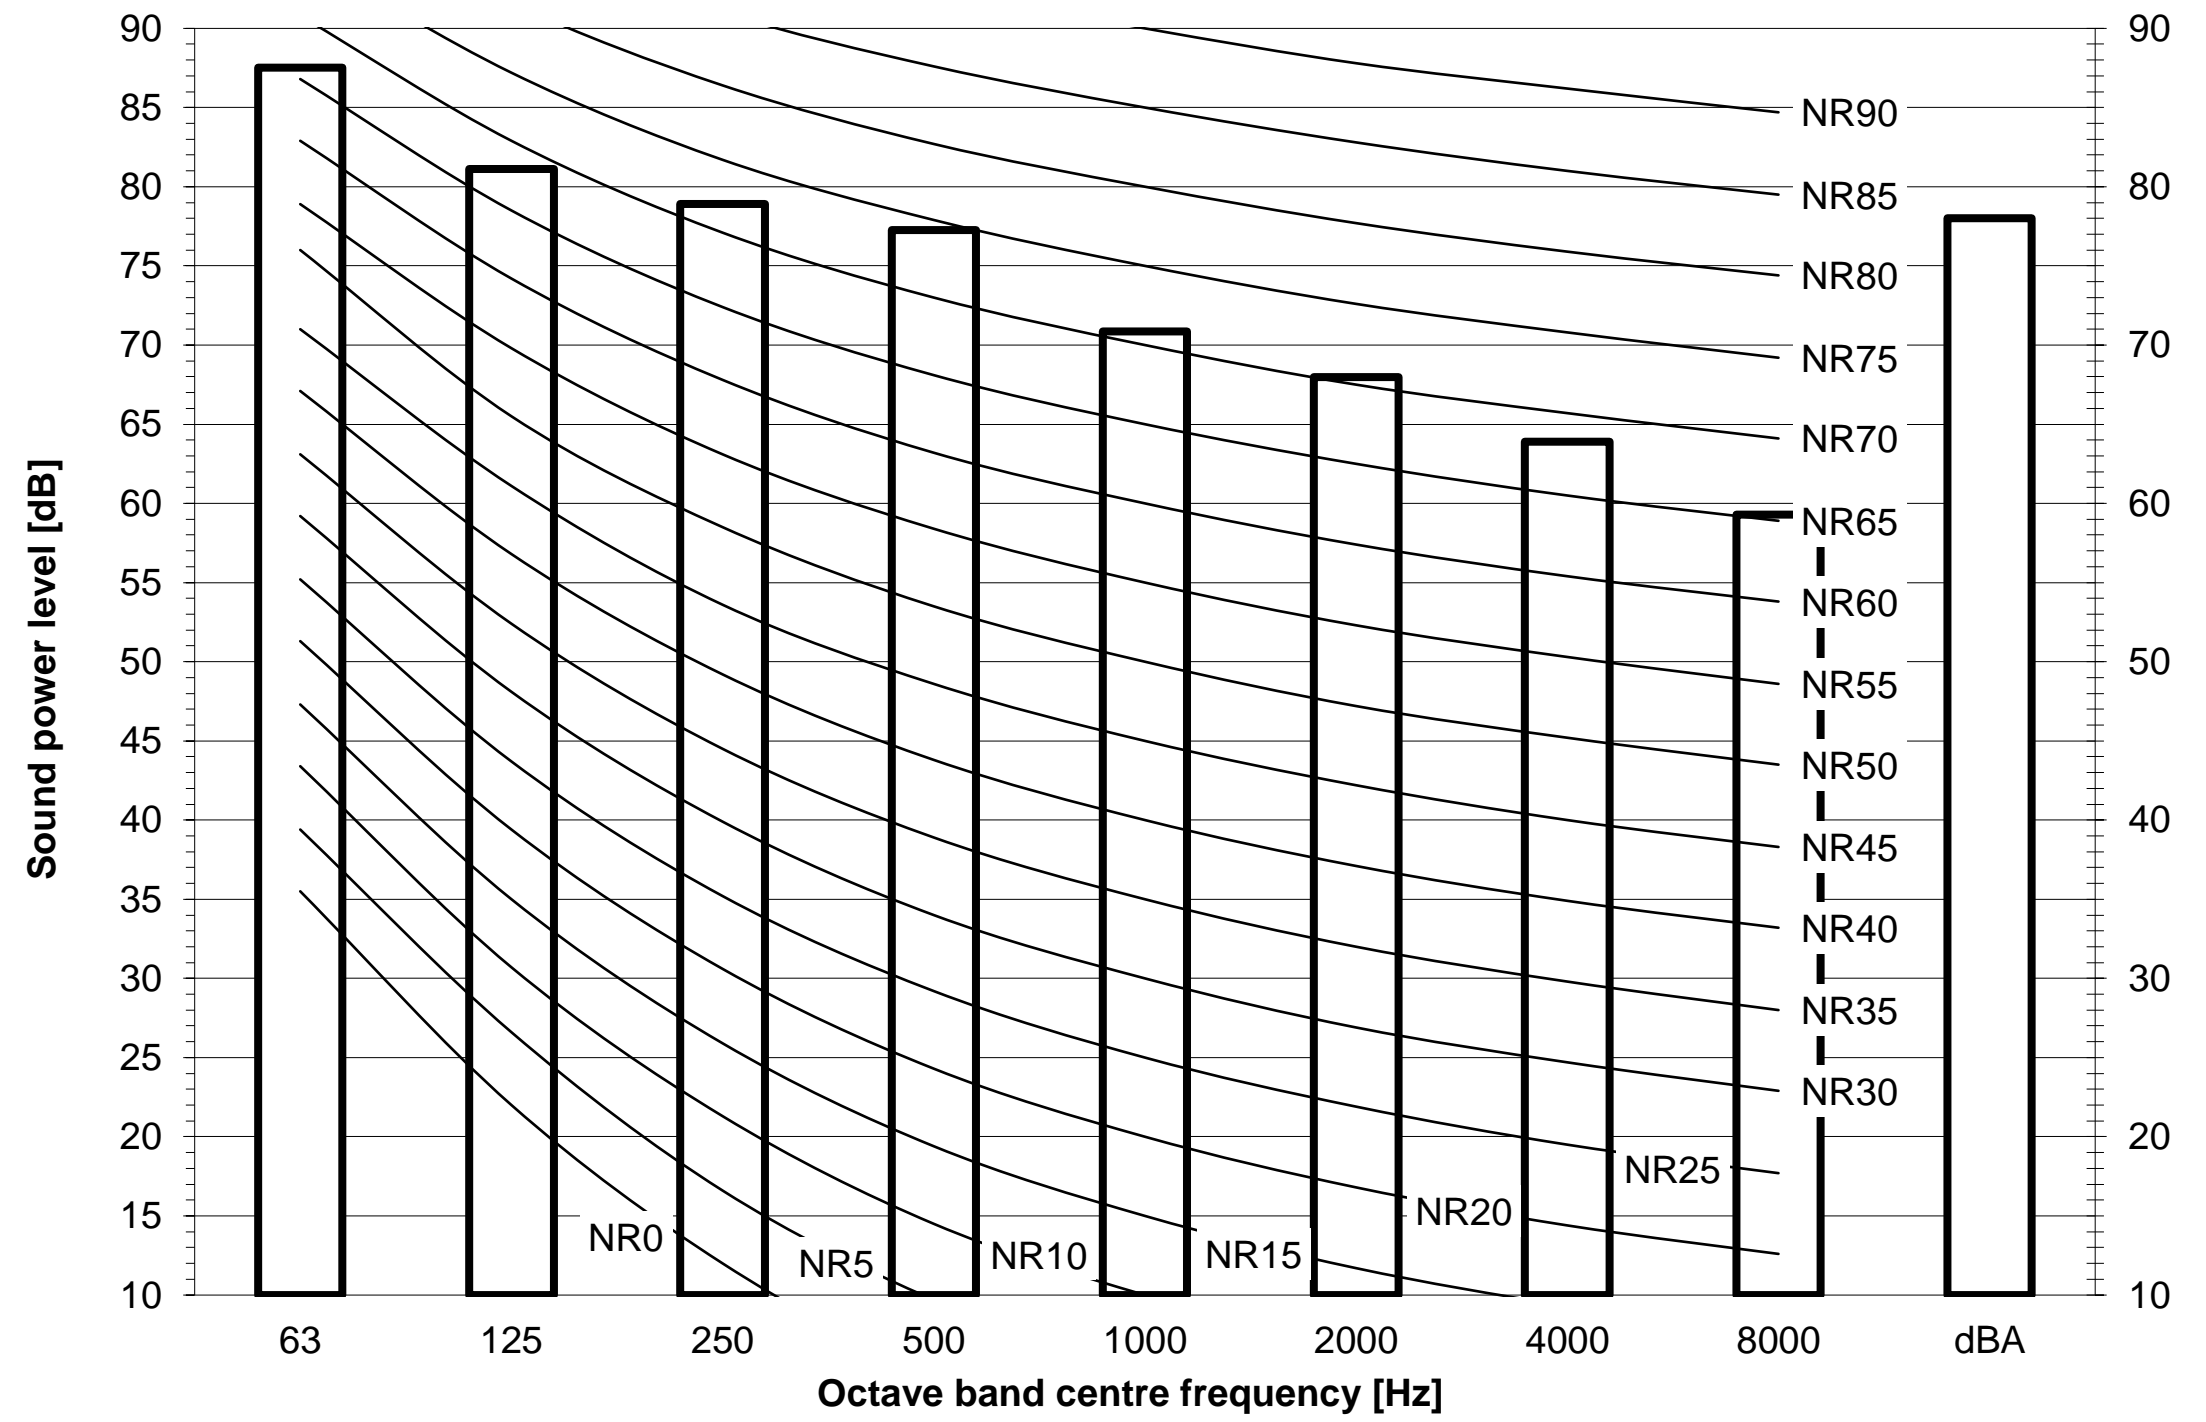

REMQ5U
 REYQ8U
 RXYQQ8U
 RXYQ8U
 RXYTQ8UYF
 RYYQ8U
 RYMQ8U

Notes

dBA = A-weighted sound power level (A scale according to IEC).
 Reference acoustic intensity 0dB = $10E-6 \mu W/m^2$
 Measured according to ISO 3744