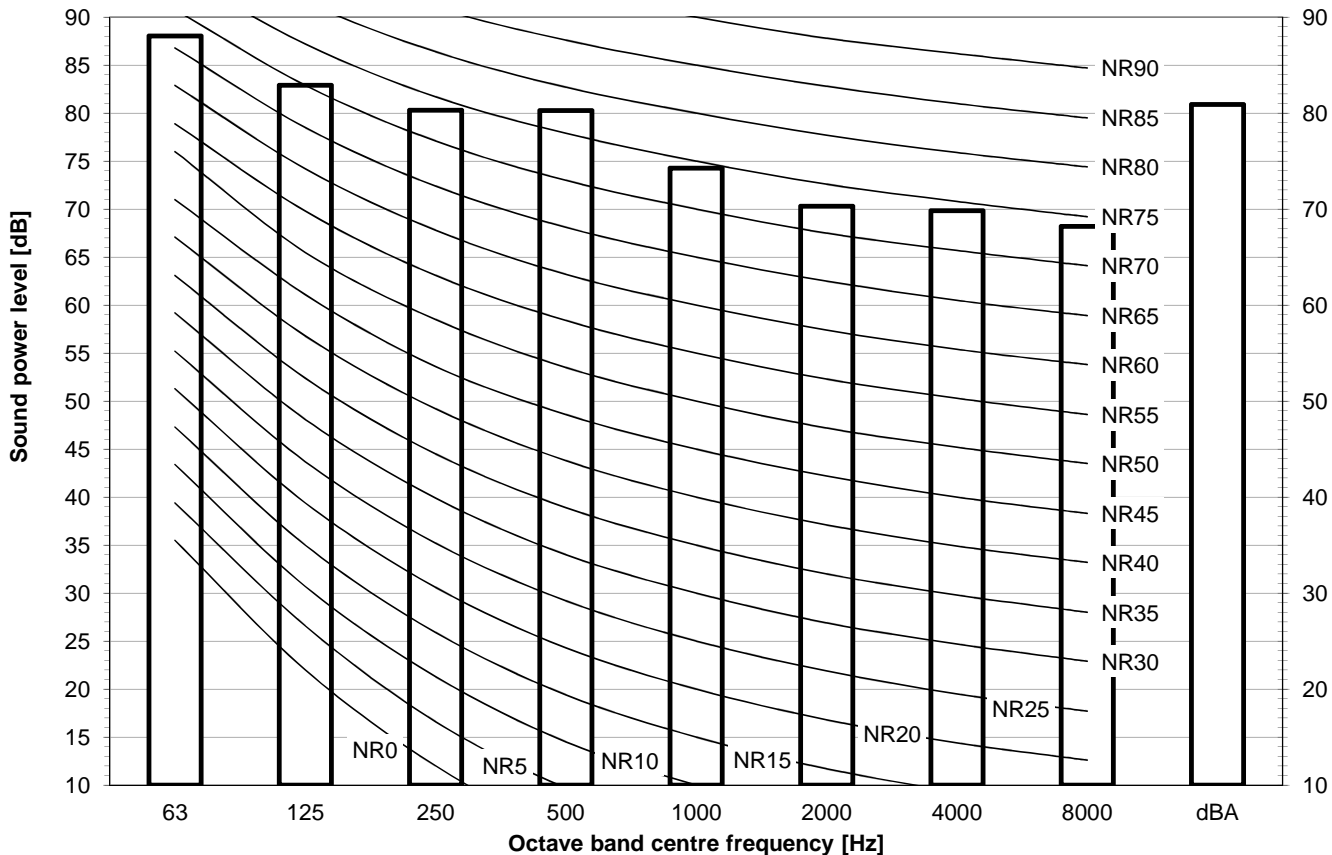

REYQ14U  
 RXYQQ14U  
 RXYQ14U  
 RYYQ14U  
 RYMQ14U

Notes

dBA = A-weighted sound power level (A scale according to IEC).

Reference acoustic intensity 0dB =  $10E-6\mu W/m^2$

Measured according to ISO 3744