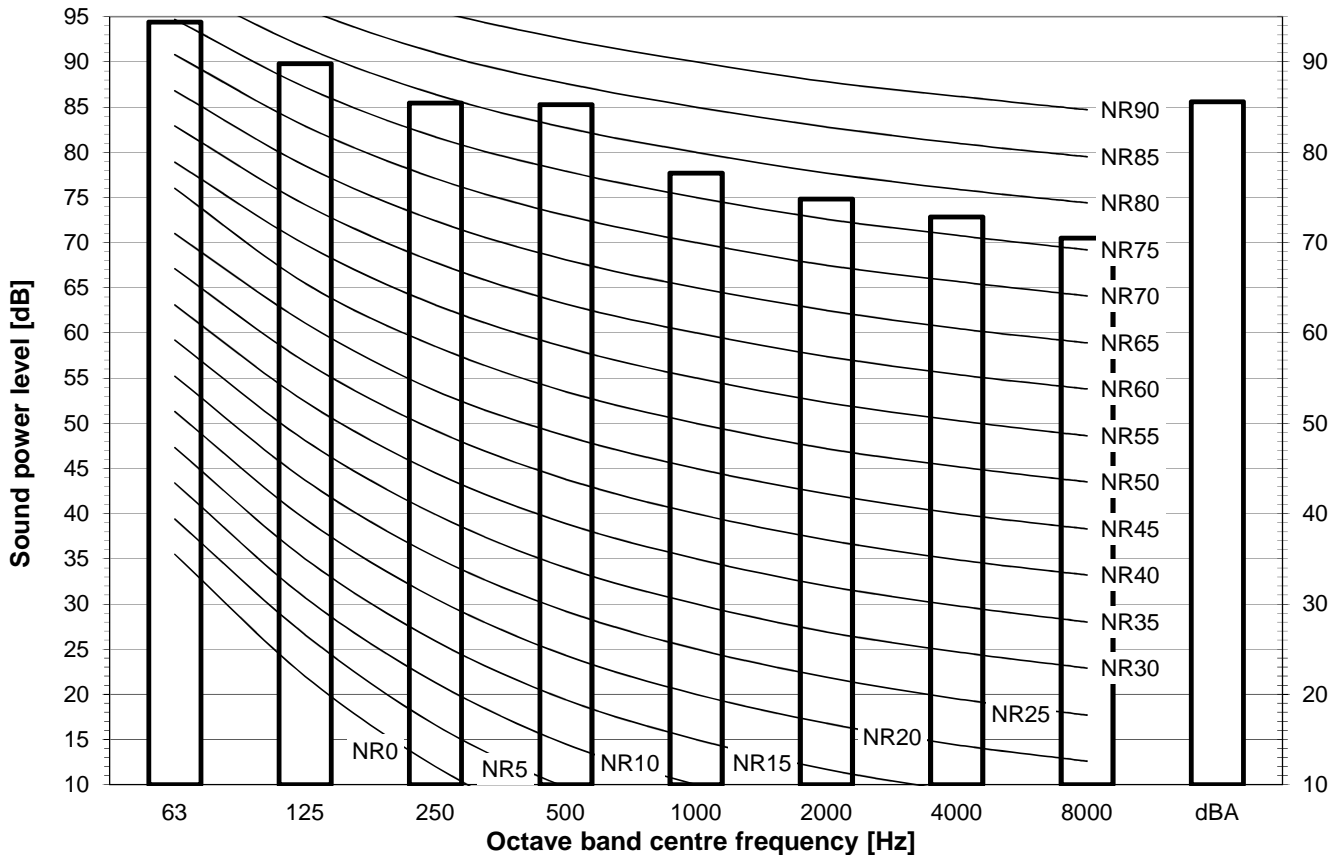

REYQ16U
 RXYQQ16U
 RXYQ16U
 RYYQ16U
 RYMQ16U

Notes

dBA = A-weighted sound power level (A scale according to IEC).
 Reference acoustic intensity 0dB = $10E-6\mu W/m^2$
 Measured according to ISO 3744