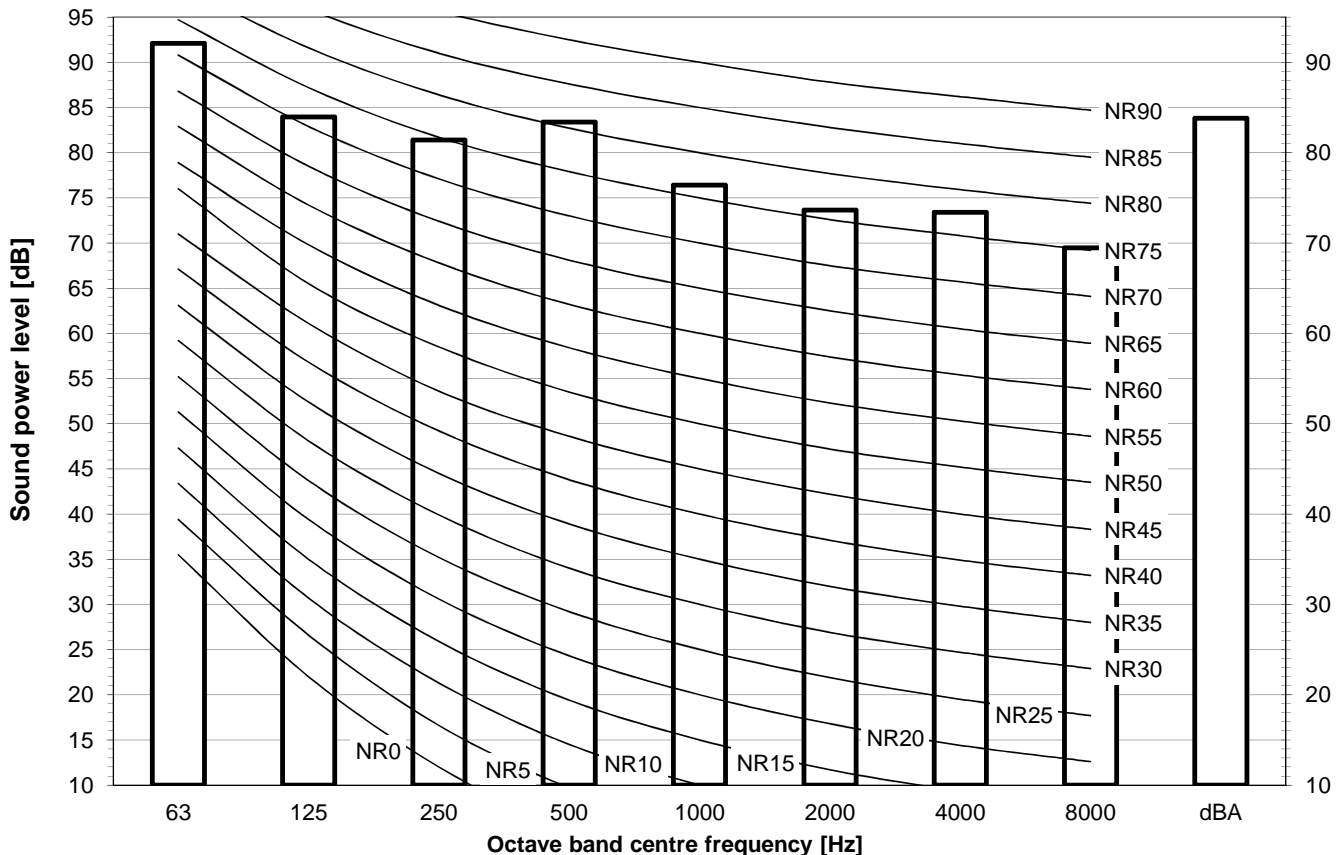

REYQ18U
 RXYQQ18U
 RXYQ18U
 RYYQ18U
 RYMQ18U

Notes

dBA = A-weighted sound power level (A scale according to IEC).

Reference acoustic intensity 0dB = $10E-6\mu W/m^2$

Measured according to ISO 3744