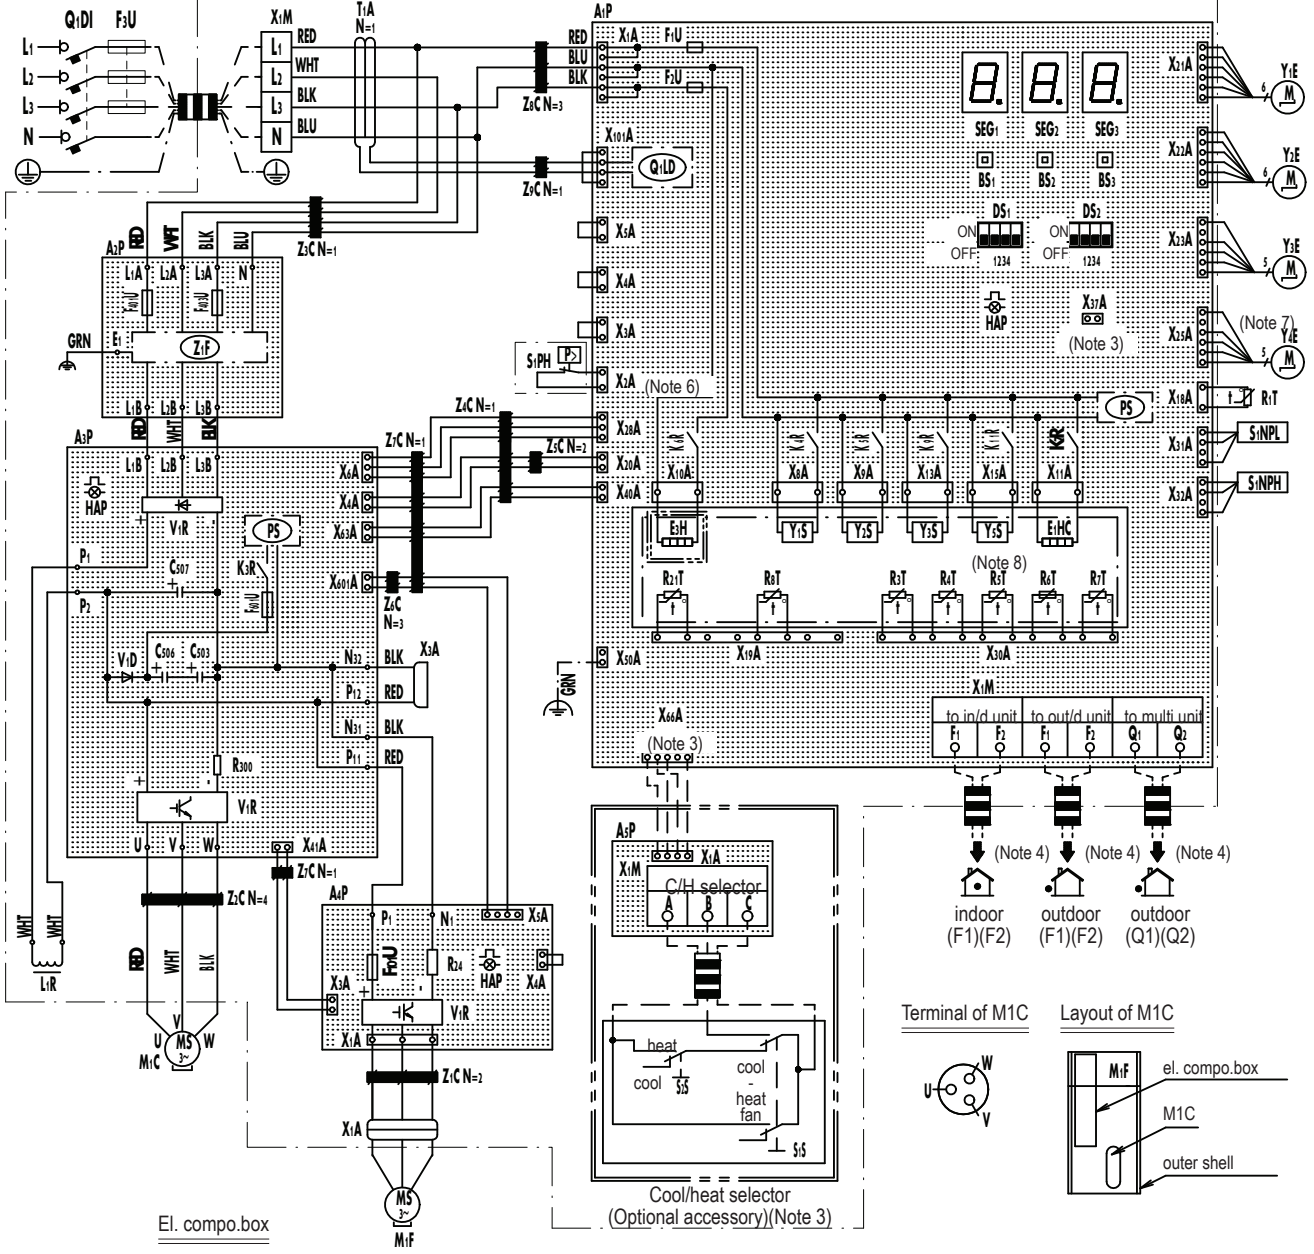

RXYQ8-12U
RXYTQ8UYF
RYYQ8-12U
RYMQ8-12U

Power supply 3N~ 380-415V 50Hz
 3N~ 380V 60Hz

Wiring diagram

El. compo box

8,10,12 class