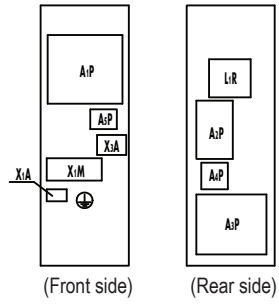

RXYQ8-12U
RXYTQ8UYF
RYYQ8-12U
RYMQ8-12U

Power supply 3N~ 380-415V 50Hz
 3N~ 380V 60Hz

Wiring diagram

El. compo box

8,10,12 class