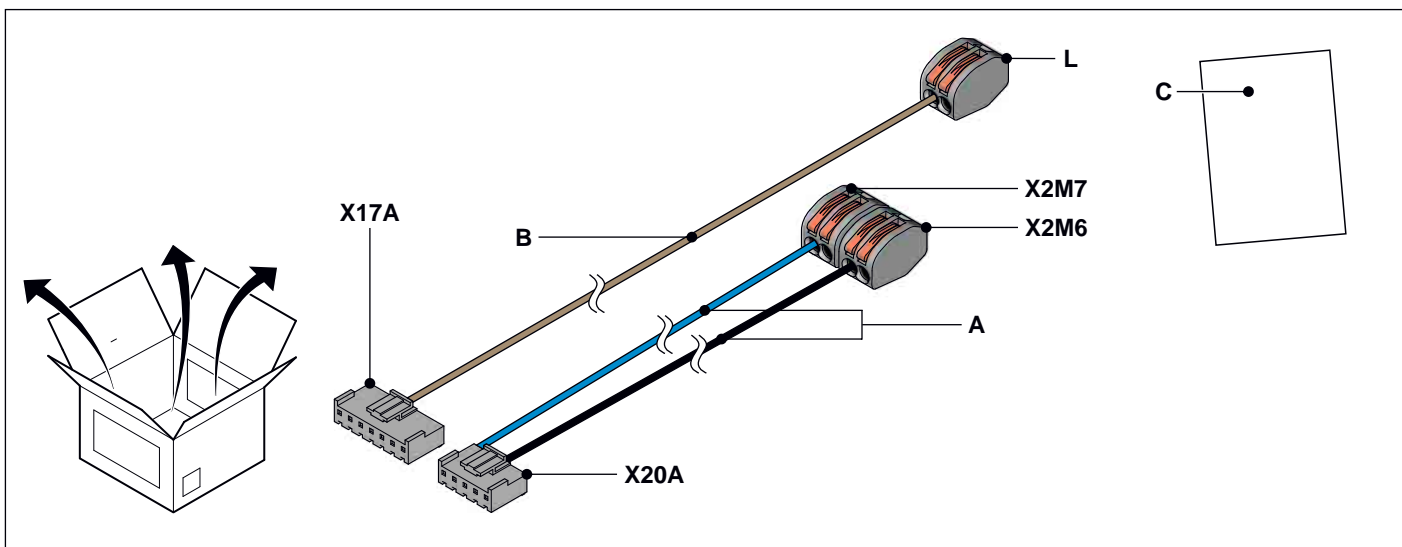

a member of **DAIKIN** group

ROTEX

VKA
HPSU compact - HPc / 3UV2
HPc-VK-1  **14 20 15**

a member of **DAIKIN** group

ROTEX

ROTEX Heating Systems GmbH
Langwiesenstraße 10
D-74363 Güglingen
www.rotex-heating.com