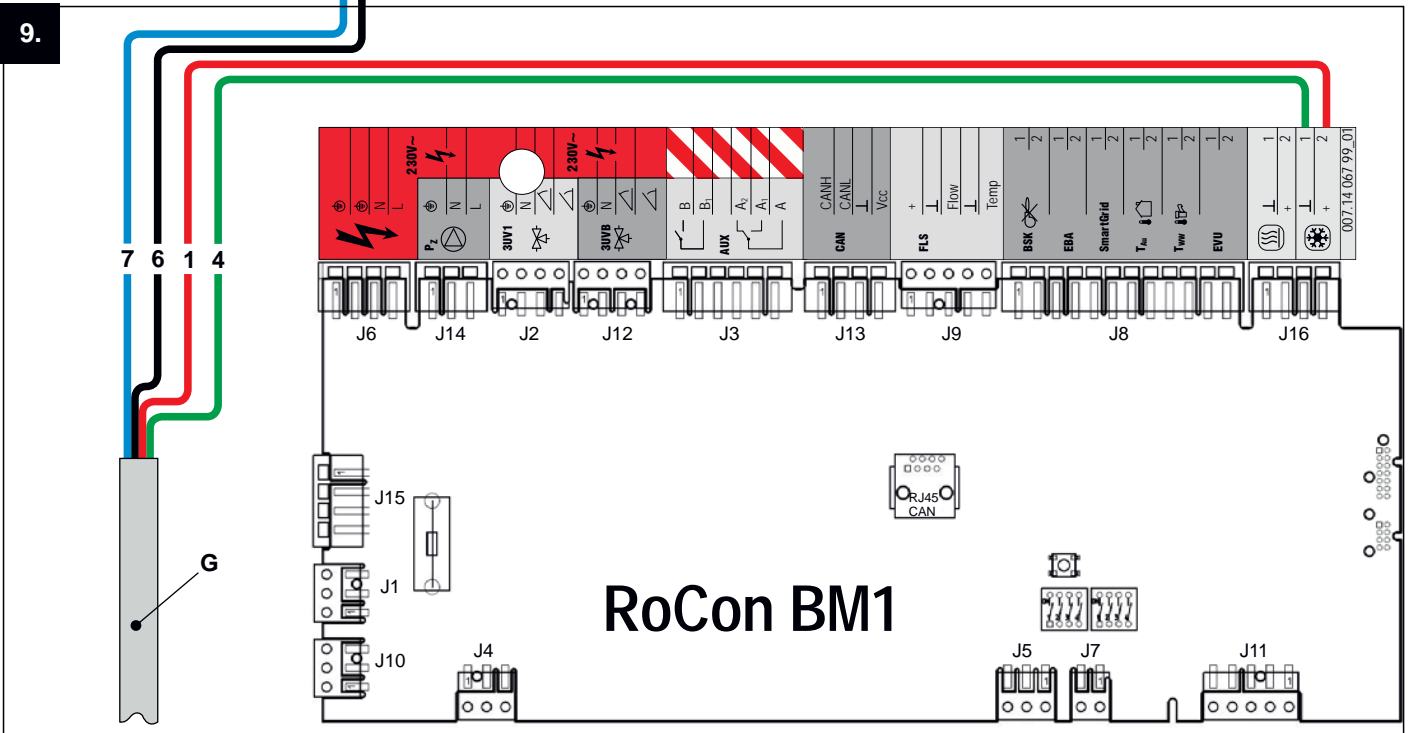

a member of **DAIKIN** group

ROTEX

VKA
HPSU compact - HPc / 3UV2
HPc-VK-1  **14 20 15**

a member of **DAIKIN** group

ROTEX

ROTEX Heating Systems GmbH
Langwiesenstraße 10
D-74363 Güglingen
www.rotex-heating.com