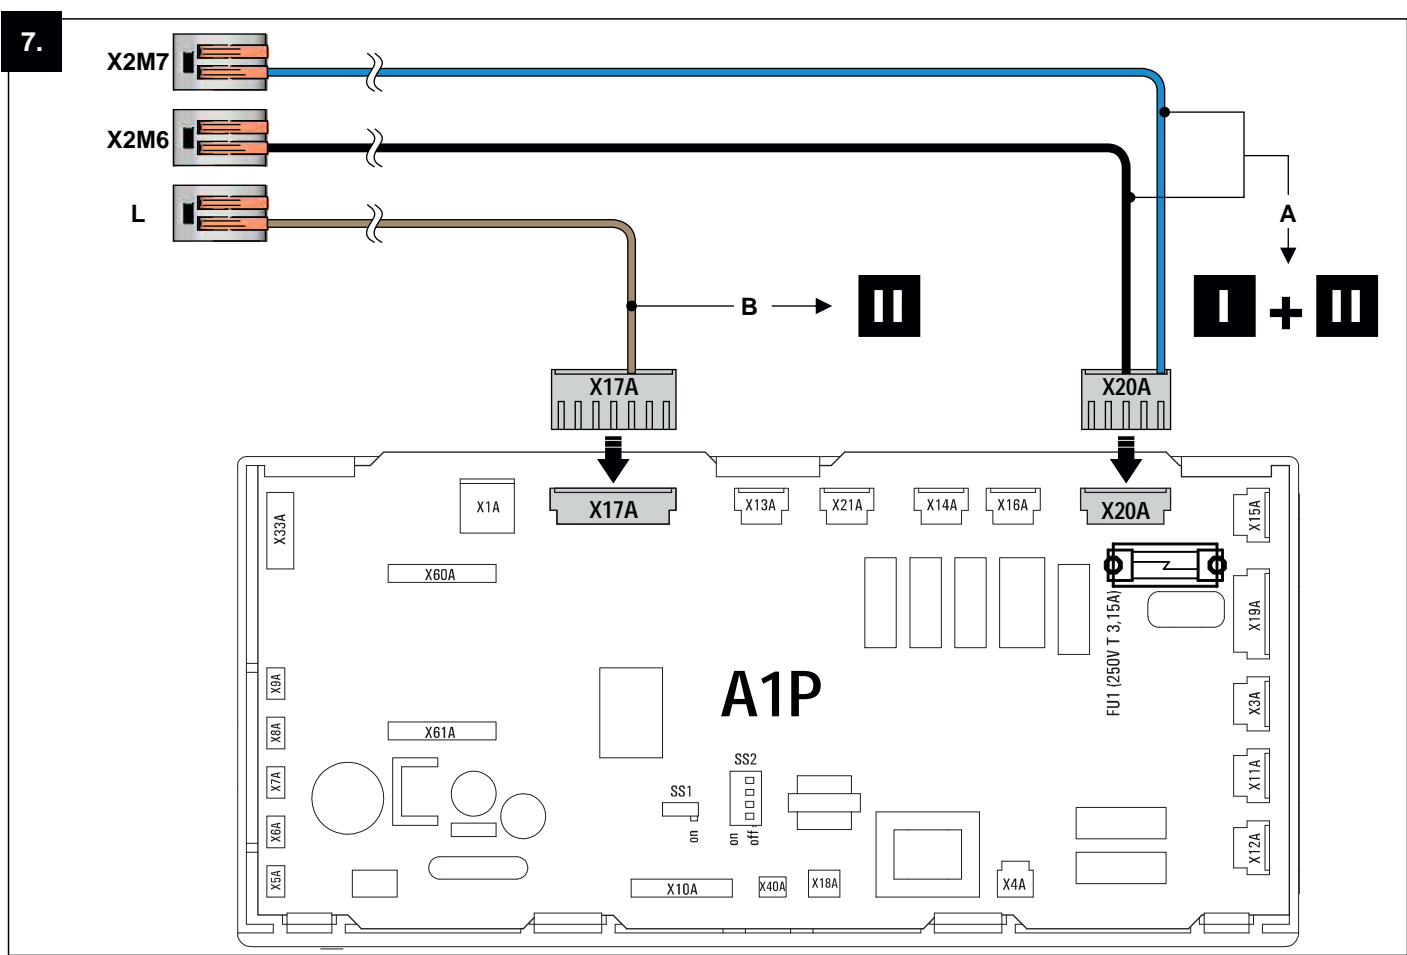

a member of **DAIKIN** group

ROTEX

VKA
HPSU compact - HPc / 3UV2
HPc-VK-1  **14 20 15**

a member of **DAIKIN** group

ROTEX

ROTEX Heating Systems GmbH
Langwiesenstraße 10
D-74363 Güglingen
www.rotex-heating.com