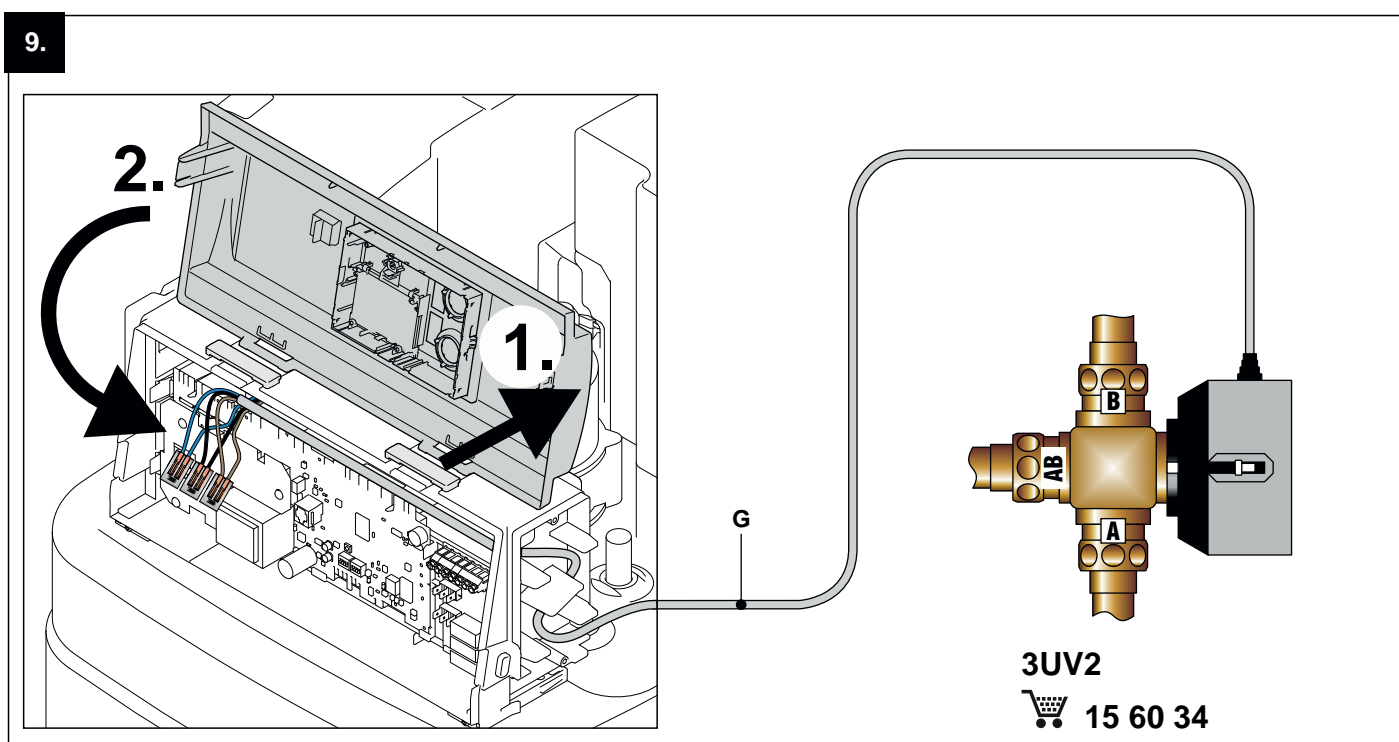

a member of **DAIKIN** group

ROTEX

VKA
HPSU compact - HPc / 3UV2
HPc-VK-1  **14 20 15**

a member of **DAIKIN** group

ROTEX

ROTEX Heating Systems GmbH
Langwiesenstraße 10
D-74363 Güglingen
www.rotex-heating.com