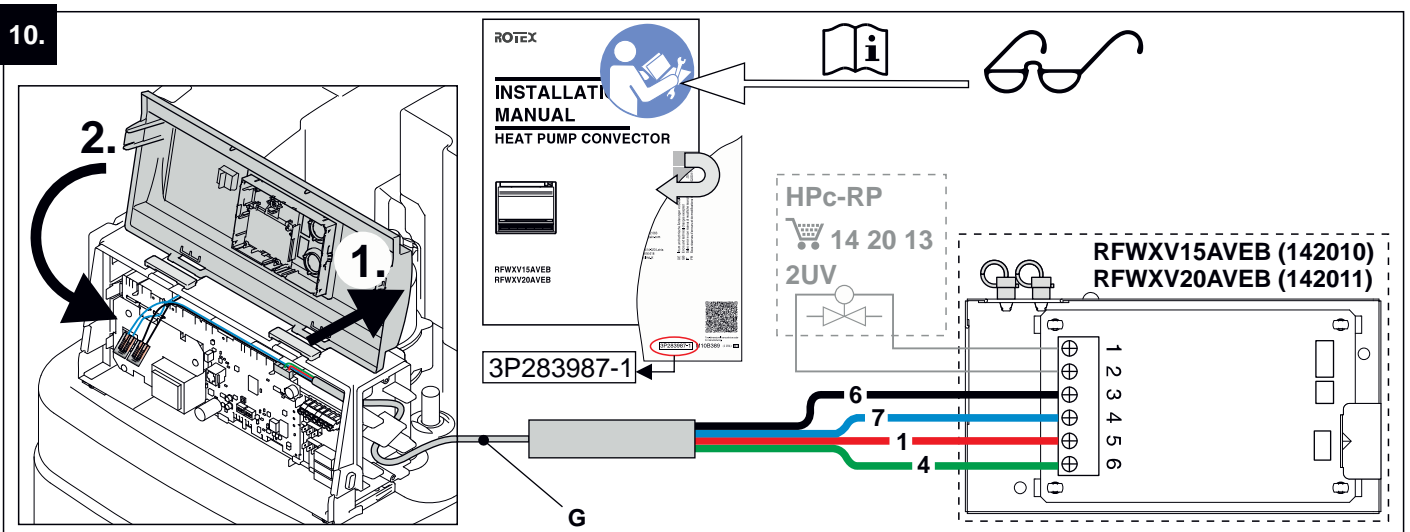

a member of **DAIKIN** group

ROTEX

VKA
HPSU compact - HPc / 3UV2
HPc-VK-1  **14 20 15**

a member of **DAIKIN** group

ROTEX

ROTEX Heating Systems GmbH
Langwiesenstraße 10
D-74363 Güglingen
www.rotex-heating.com