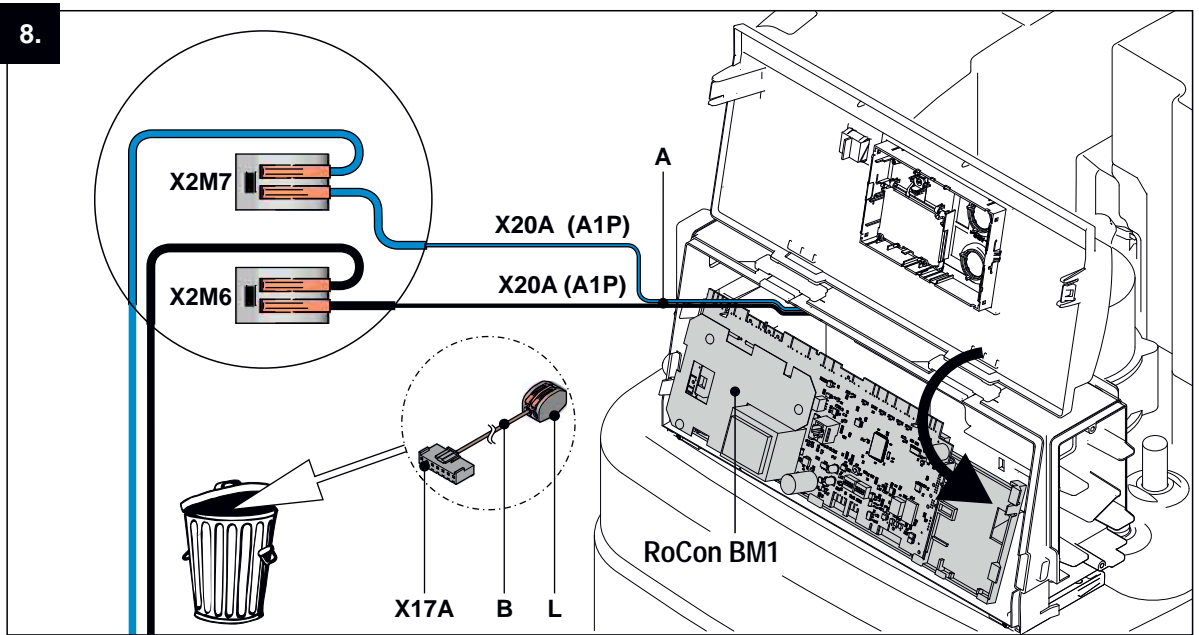

a member of **DAIKIN** group

ROTEX

VKA
HPSU compact - HPc / 3UV2
HPc-VK-1  **14 20 15**

a member of **DAIKIN** group

ROTEX

ROTEX Heating Systems GmbH
Langwiesenstraße 10
D-74363 Güglingen
www.rotex-heating.com