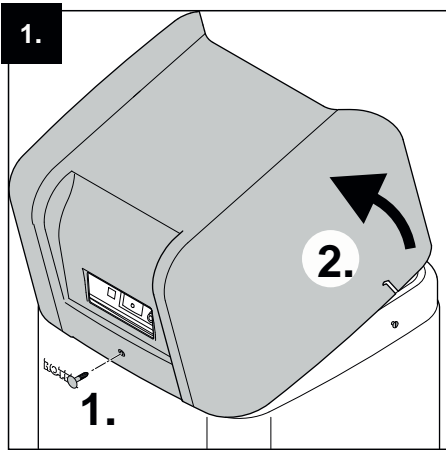

a member of **DAIKIN** group

ROTEX

VKA
HPSU compact - HPc / 3UV2
HPc-VK-1  **14 20 15**

a member of **DAIKIN** group

ROTEX

ROTEX Heating Systems GmbH
Langwiesenstraße 10
D-74363 Güglingen
www.rotex-heating.com