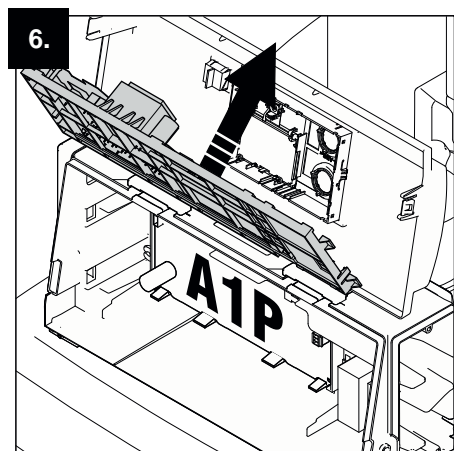

a member of **DAIKIN** group

ROTEX

VKA
HPSU compact - HPc / 3UV2
HPc-VK-1  **14 20 15**

a member of **DAIKIN** group

ROTEX

ROTEX Heating Systems GmbH
Langwiesenstraße 10
D-74363 Güglingen
www.rotex-heating.com