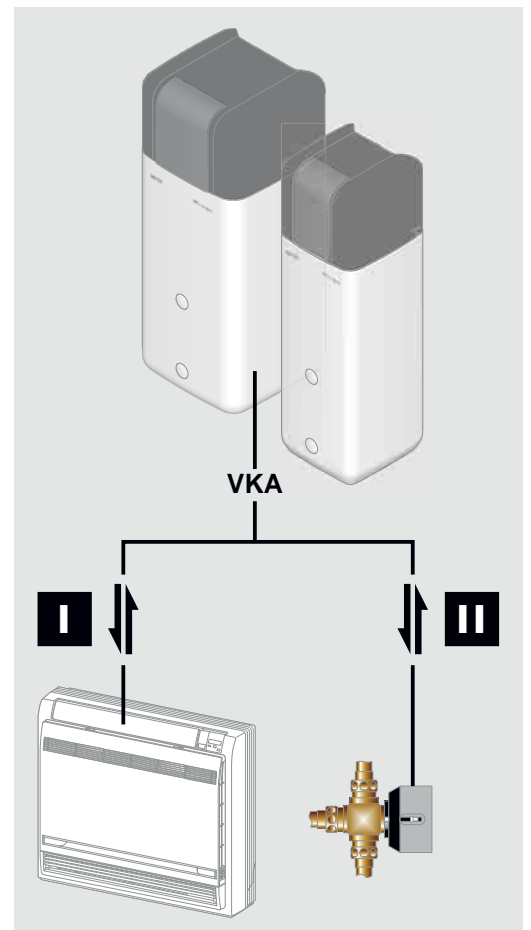

a member of **DAIKIN** group

ROTEX

VKA
HPSU compact - HPc / 3UV2
HPc-VK-1  **14 20 15**

a member of **DAIKIN** group

ROTEX

ROTEX Heating Systems GmbH
Langwiesenstraße 10
D-74363 Güglingen
www.rotex-heating.com