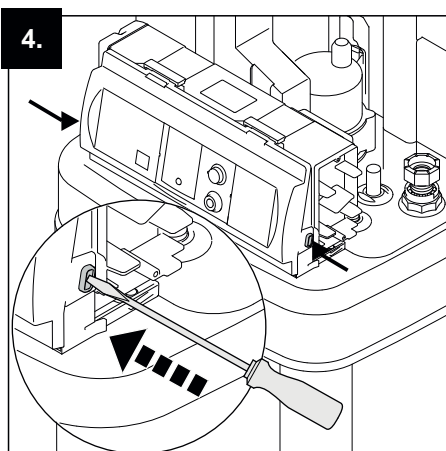

a member of **DAIKIN** group

ROTEX

VKA
HPSU compact - HPc / 3UV2
HPc-VK-1  **14 20 15**

a member of **DAIKIN** group

ROTEX

ROTEX Heating Systems GmbH
Langwiesenstraße 10
D-74363 Güglingen
www.rotex-heating.com