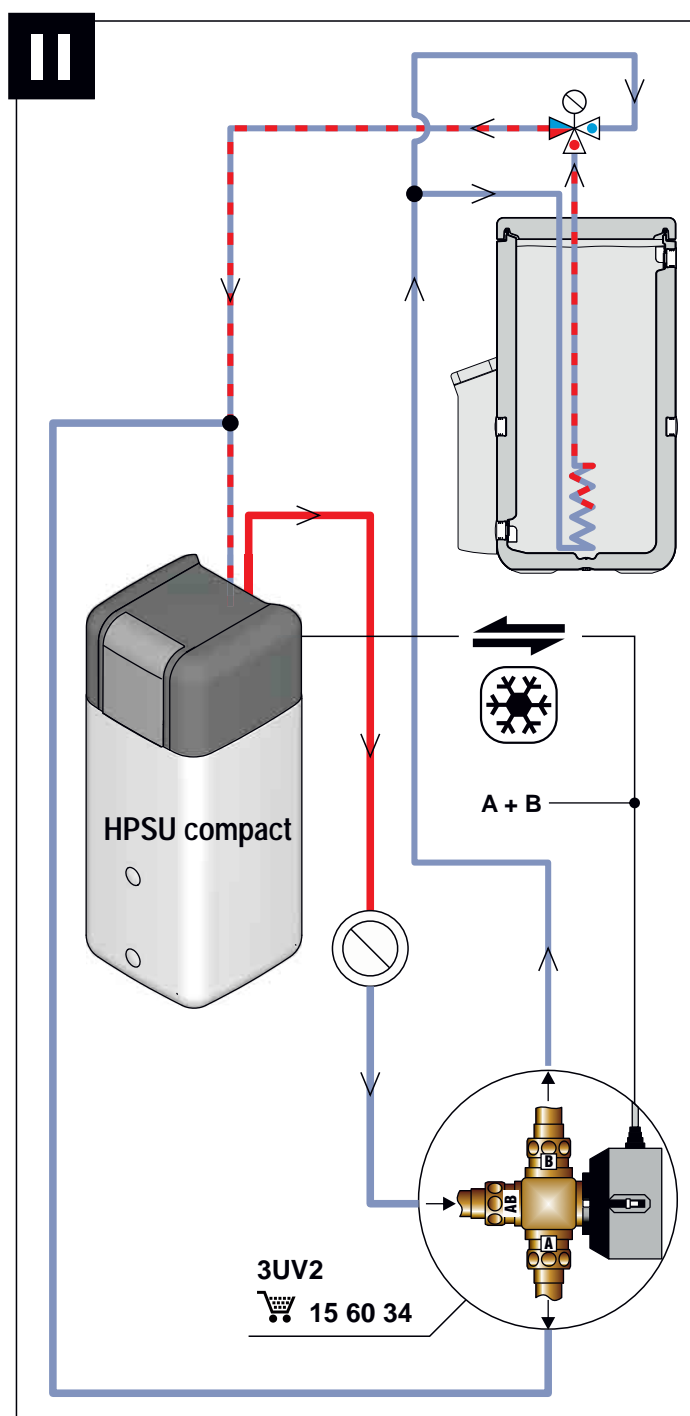

a member of **DAIKIN** group

ROTEX

VKA
HPSU compact - HPc / 3UV2
HPc-VK-1  **14 20 15**

a member of **DAIKIN** group

ROTEX

ROTEX Heating Systems GmbH
Langwiesenstraße 10
D-74363 Güglingen
www.rotex-heating.com