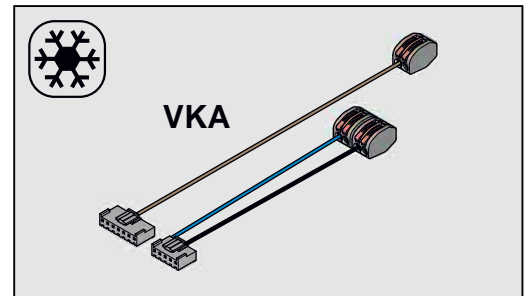

a member of **DAIKIN** group

ROTEX

VKA
HPSU compact - HPc / 3UV2
HPc-VK-1  **14 20 15**

a member of **DAIKIN** group

ROTEX

ROTEX Heating Systems GmbH
Langwiesenstraße 10
D-74363 Güglingen
www.rotex-heating.com