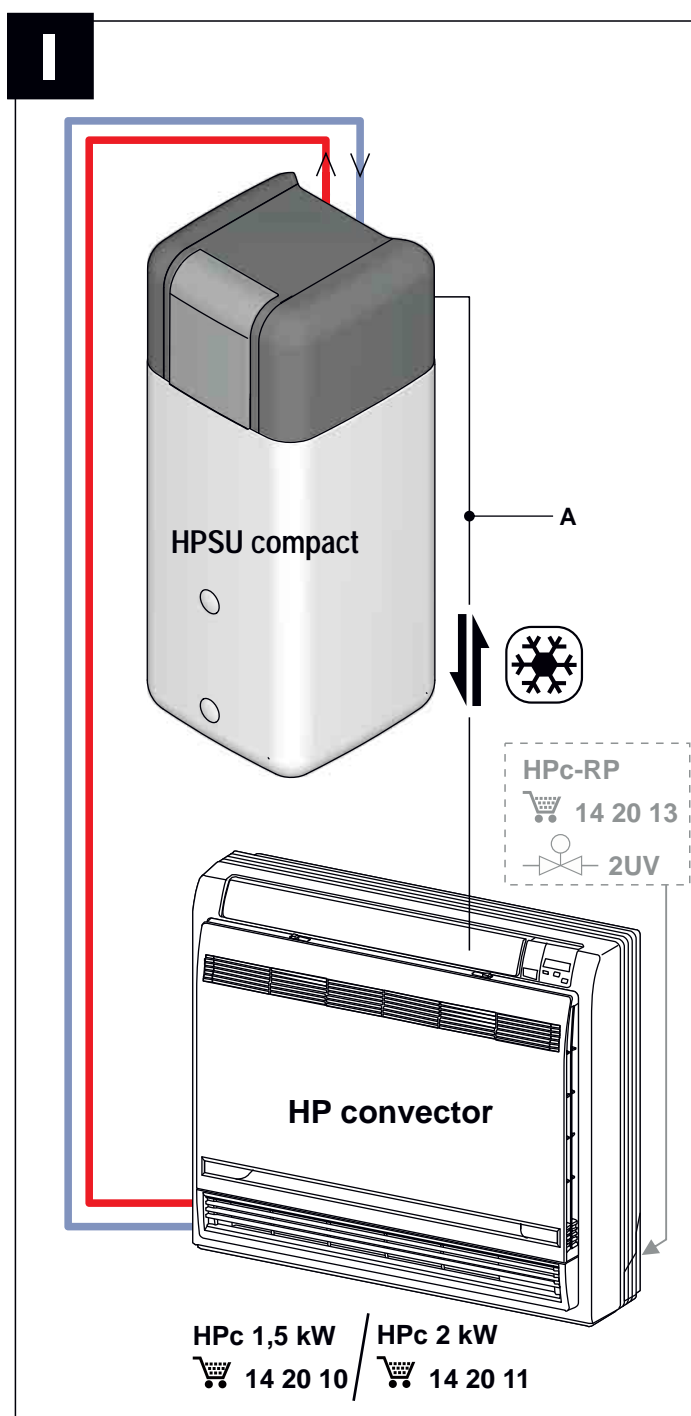

a member of **DAIKIN** group

ROTEX

VKA
HPSU compact - HPc / 3UV2
HPc-VK-1  **14 20 15**

a member of **DAIKIN** group

ROTEX

ROTEX Heating Systems GmbH
Langwiesenstraße 10
D-74363 Güglingen
www.rotex-heating.com